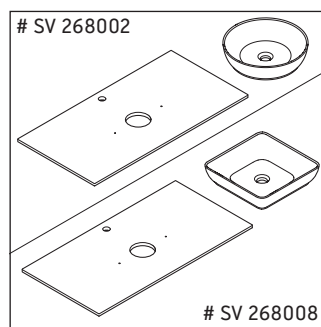

Sivida

SV 6976

Mounting instructions

Sivida # 268002 + 268008

Instructions for use

The bathroom furniture range complies with the standards and guidelines applicable at the time of delivery and is designed for use in bathrooms. Direct contact with water should be avoided, for example, when showering.