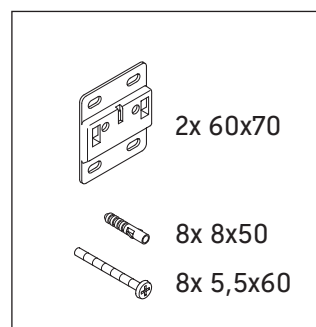

Sivida

SV 6976

Mounting instructions

Sivida # 268002 + 268008

Instructions for use

The bathroom furniture range complies with the standards and guidelines applicable at the time of delivery and is designed for use in bathrooms. Direct contact with water should be avoided, for example, when showering.