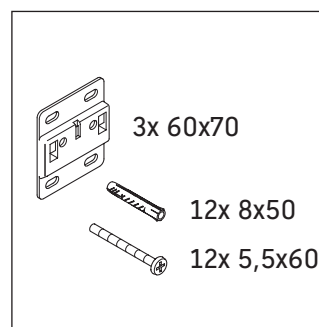

Sivida

SV 6978

Mounting instructions

Sivida # 268004 + 268010

Instructions for use

The bathroom furniture range complies with the standards and guidelines applicable at the time of delivery and is designed for use in bathrooms. Direct contact with water should be avoided, for example, when showering.