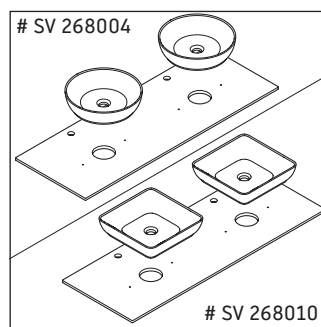

Sivida

SV 6978

Mounting instructions

Sivida # 268004 + 268010

Instructions for use

The bathroom furniture range complies with the standards and guidelines applicable at the time of delivery and is designed for use in bathrooms. Direct contact with water should be avoided, for example, when showering.