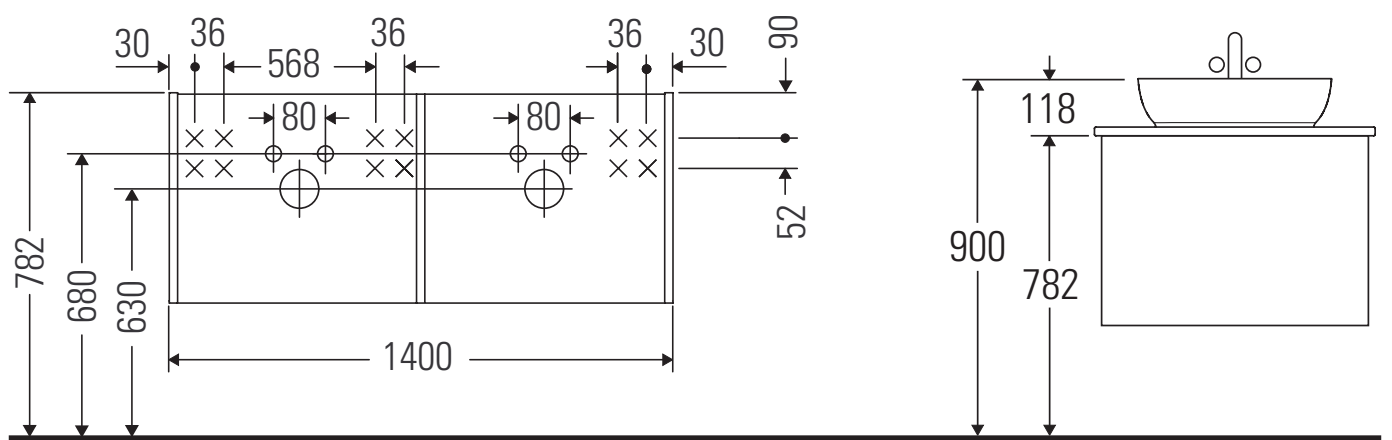

Sivida

SV 6978

Mounting instructions

Sivida # 268004 + 268010

Instructions for use

The bathroom furniture range complies with the standards and guidelines applicable at the time of delivery and is designed for use in bathrooms. Direct contact with water should be avoided, for example, when showering.