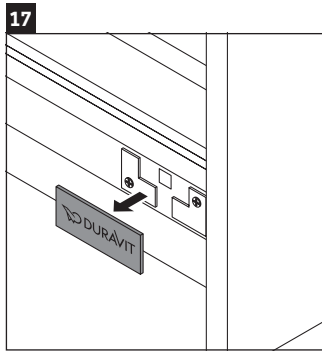

Order no. SV4644/24.03.1