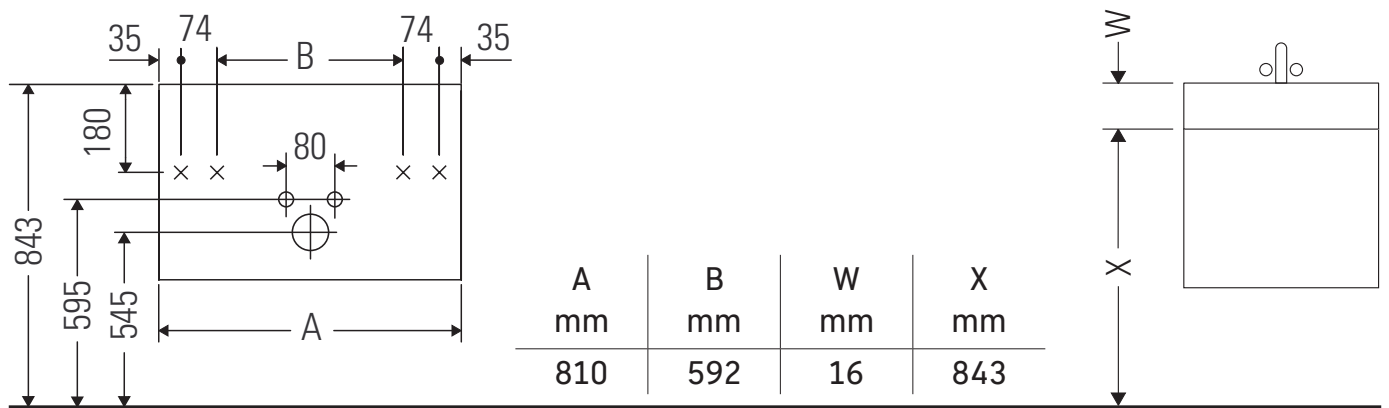

Sivida

SV 4644

Mounting instructions

ME by Starck # 233683

Instructions for use

The bathroom furniture range complies with the standards and guidelines applicable at the time of delivery and is designed for use in bathrooms. Direct contact with water should be avoided, for example, when showering.