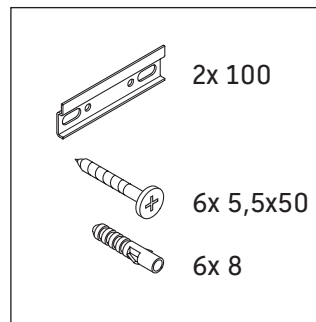

Sivida

SV 4644

Mounting instructions

ME by Starck # 233683

Instructions for use

The bathroom furniture range complies with the standards and guidelines applicable at the time of delivery and is designed for use in bathrooms. Direct contact with water should be avoided, for example, when showering.