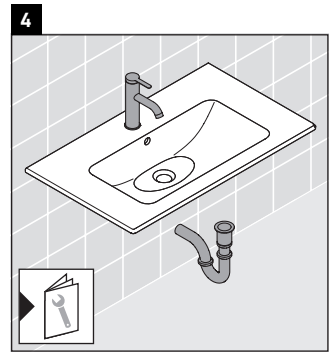

Order no. SV4644/24.03.1