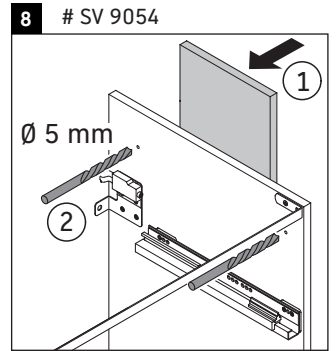

Order no. SV4644/24.03.1