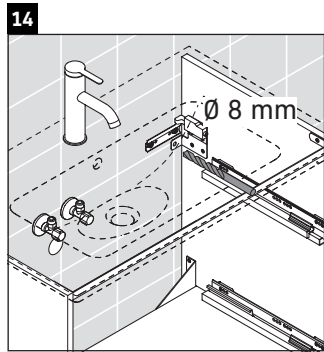

Order no. SV4644/24.03.1