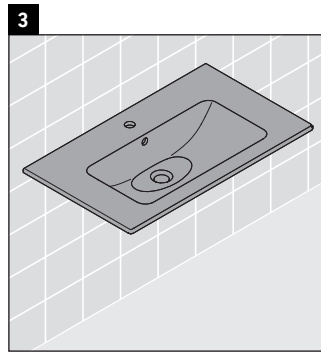

Order no. SV4644/24.03.1