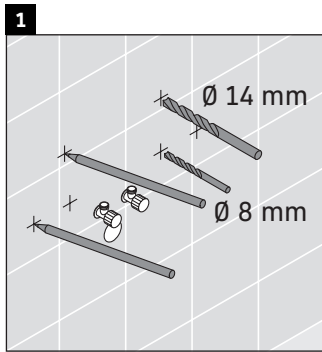

Order no. SV4644/24.03.1