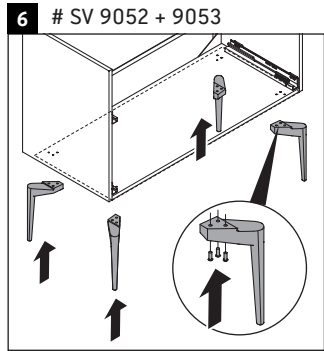

Order no. SV4644/24.03.1