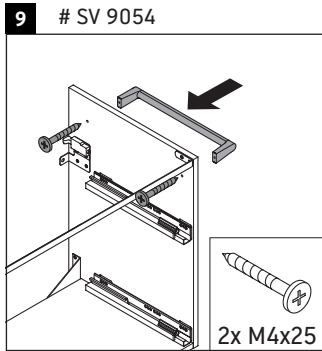

Order no. SV4644/24.03.1