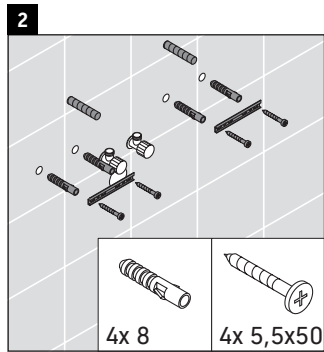

Order no. SV4644/24.03.1