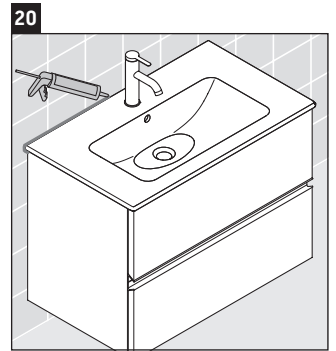

Order no. SV4644/24.03.1