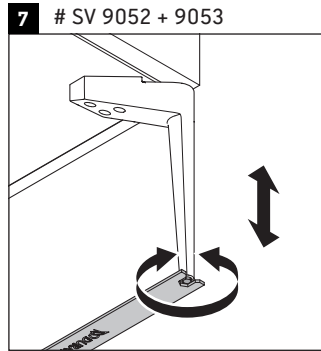

Order no. SV4644/24.03.1