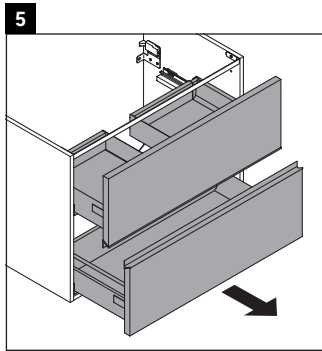

Order no. SV4644/24.03.1