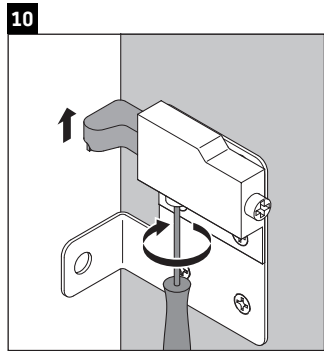

Order no. SV4644/24.03.1