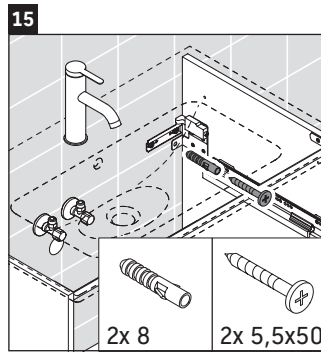

Order no. SV4644/24.03.1