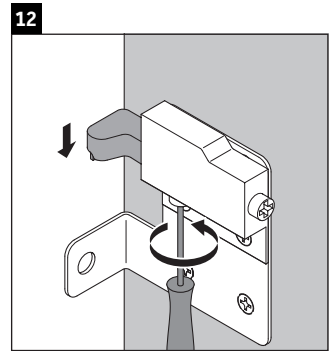

Order no. SV4644/24.03.1