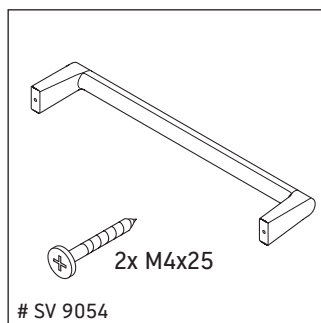

Sivida

SV 4644

Mounting instructions

ME by Starck # 233683

Instructions for use

The bathroom furniture range complies with the standards and guidelines applicable at the time of delivery and is designed for use in bathrooms. Direct contact with water should be avoided, for example, when showering.