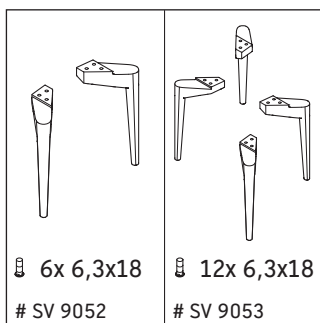

Sivida

SV 4644

Mounting instructions

ME by Starck # 233683

Instructions for use

The bathroom furniture range complies with the standards and guidelines applicable at the time of delivery and is designed for use in bathrooms. Direct contact with water should be avoided, for example, when showering.