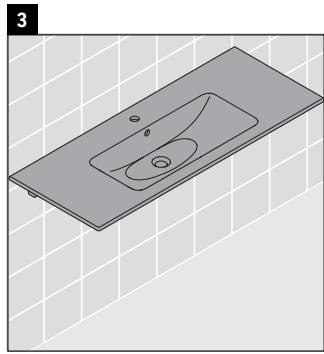

Order no. SV4646/24.03.1