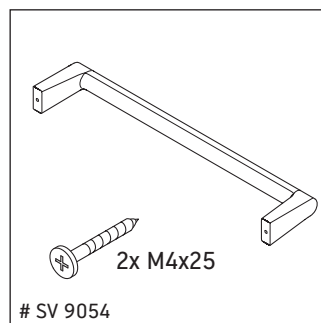

Sivida

SV 4646

Mounting instructions

ME by Starck # 233612

Instructions for use

The bathroom furniture range complies with the standards and guidelines applicable at the time of delivery and is designed for use in bathrooms. Direct contact with water should be avoided, for example, when showering.