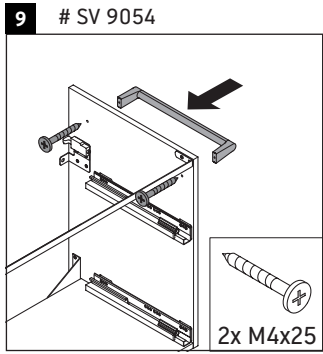

Order no. SV4646/24.03.1