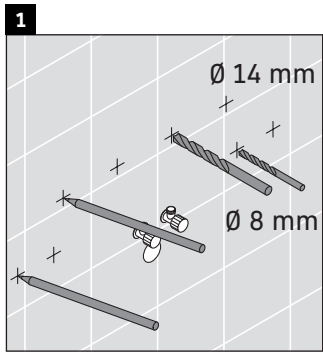

Order no. SV4646/24.03.1