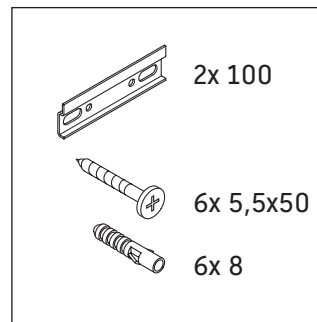

Sivida

SV 4646

Mounting instructions

ME by Starck # 233612

Instructions for use

The bathroom furniture range complies with the standards and guidelines applicable at the time of delivery and is designed for use in bathrooms. Direct contact with water should be avoided, for example, when showering.