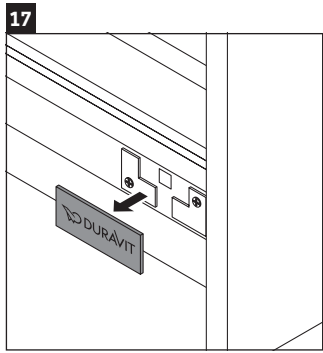

Order no. SV4646/24.03.1