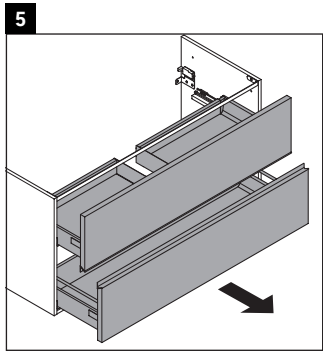

Order no. SV4646/24.03.1