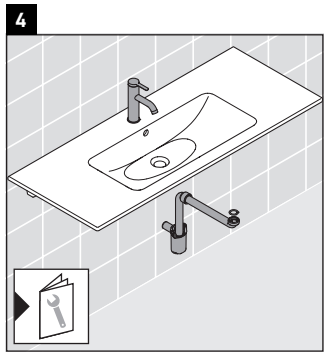

Order no. SV4646/24.03.1