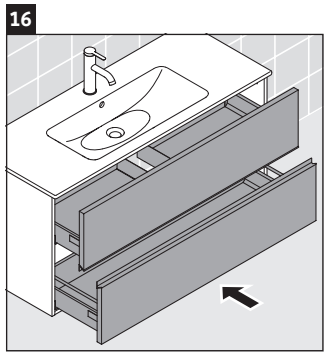

Order no. SV4646/24.03.1