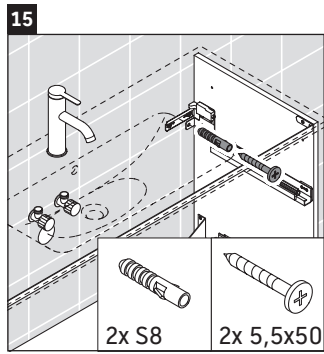

Order no. SV4646/24.03.1