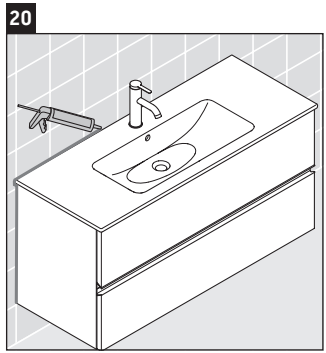

Order no. SV4646/24.03.1