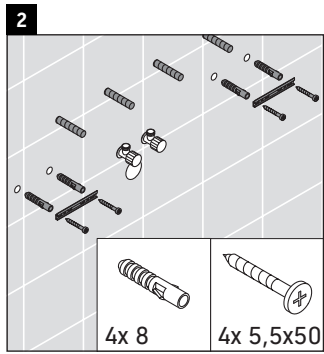

Order no. SV4646/24.03.1