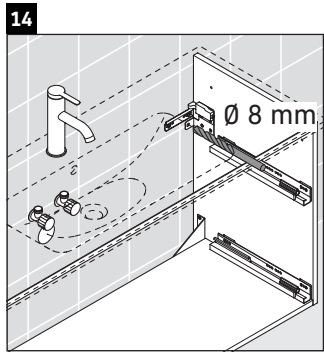

Order no. SV4646/24.03.1