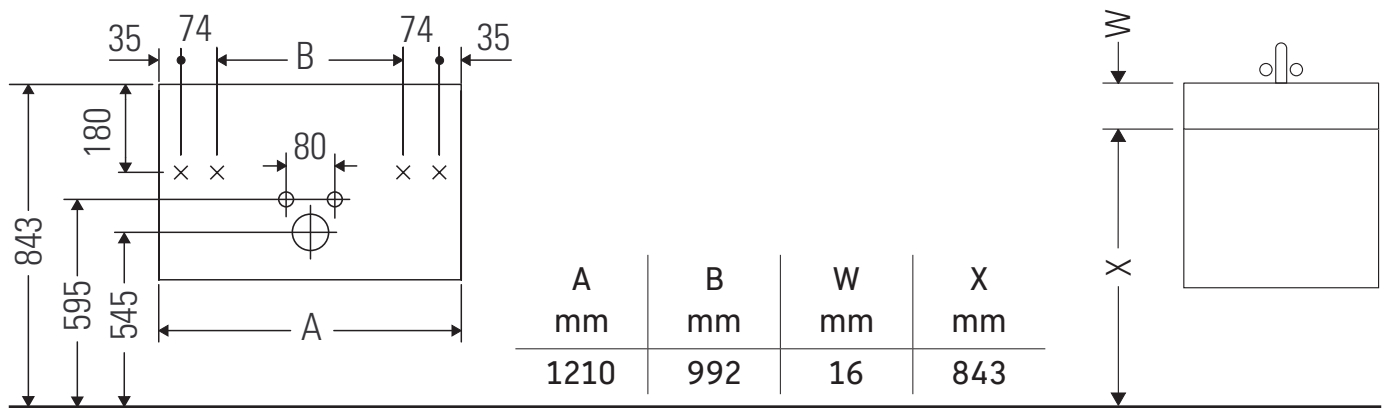

Sivida

SV 4646

Mounting instructions

ME by Starck # 233612

Instructions for use

The bathroom furniture range complies with the standards and guidelines applicable at the time of delivery and is designed for use in bathrooms. Direct contact with water should be avoided, for example, when showering.