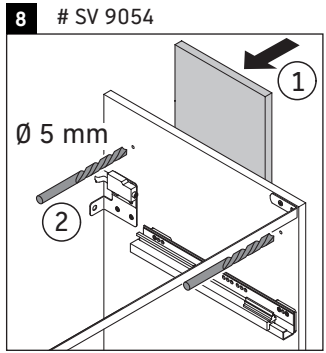

Order no. SV4646/24.03.1