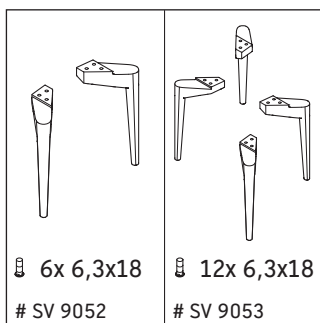

Sivida

SV 4646

Mounting instructions

ME by Starck # 233612

Instructions for use

The bathroom furniture range complies with the standards and guidelines applicable at the time of delivery and is designed for use in bathrooms. Direct contact with water should be avoided, for example, when showering.