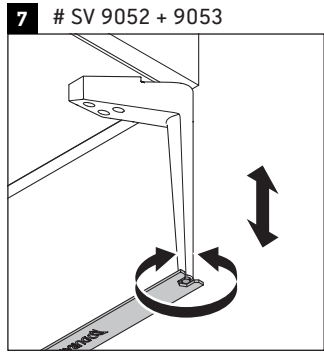

Order no. SV4646/24.03.1