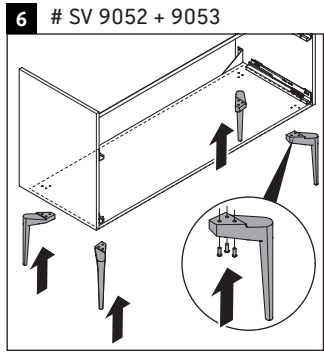

Order no. SV4646/24.03.1