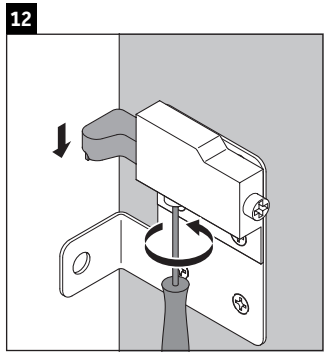

Order no. SV4646/24.03.1