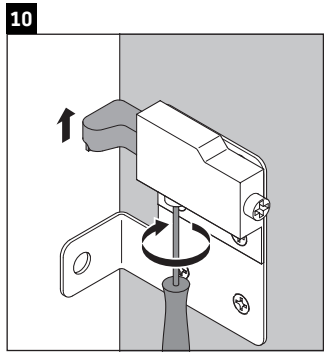

Order no. SV4646/24.03.1