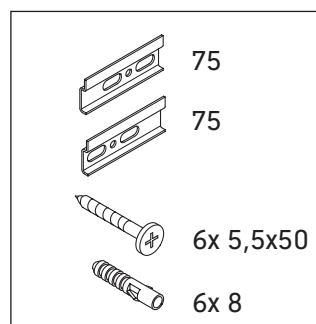

Sivida

#SV 4649 L/R

Mounting instructions

Instructions for use

The bathroom furniture range complies with the standards and guidelines applicable at the time of delivery and is designed for use in bathrooms. Direct contact with water should be avoided, for example, when showering.