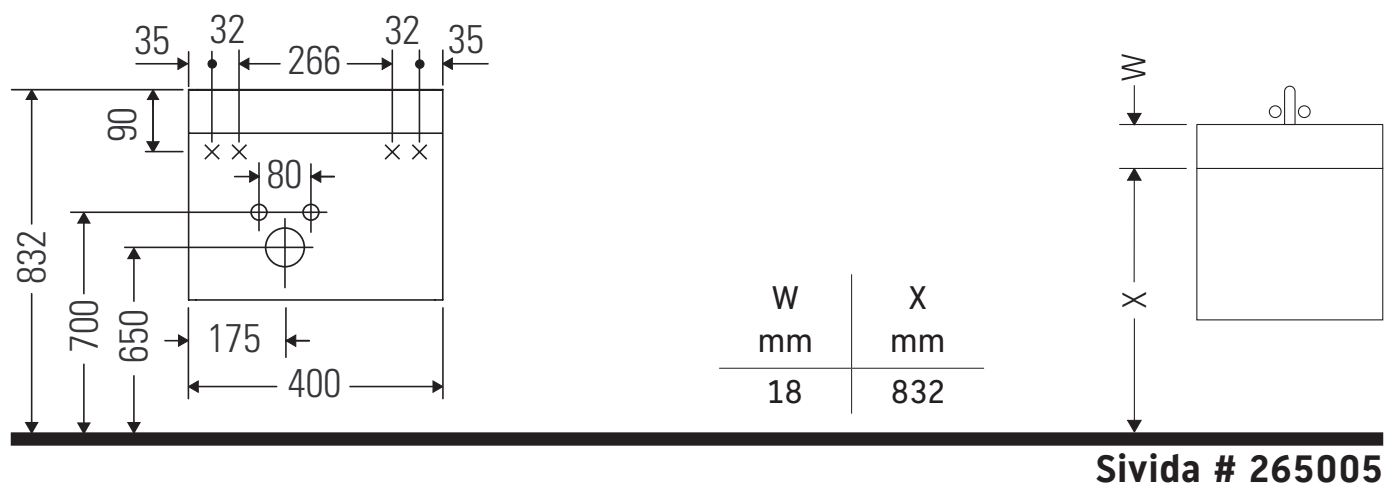

Sivida

#SV 4649 L/R

Mounting instructions

Instructions for use

The bathroom furniture range complies with the standards and guidelines applicable at the time of delivery and is designed for use in bathrooms. Direct contact with water should be avoided, for example, when showering.