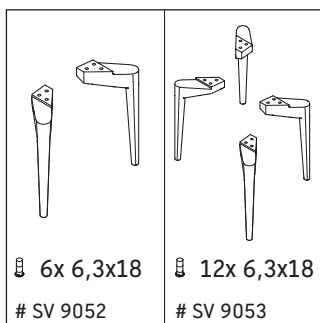

Sivida

SV 4652

Mounting instructions

Sivida # 265002

Instructions for use

The bathroom furniture range complies with the standards and guidelines applicable at the time of delivery and is designed for use in bathrooms. Direct contact with water should be avoided, for example, when showering.