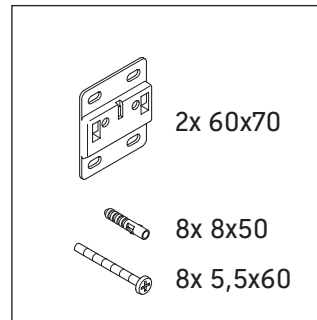

Sivida

SV 4652

Mounting instructions

Sivida # 265002

Instructions for use

The bathroom furniture range complies with the standards and guidelines applicable at the time of delivery and is designed for use in bathrooms. Direct contact with water should be avoided, for example, when showering.