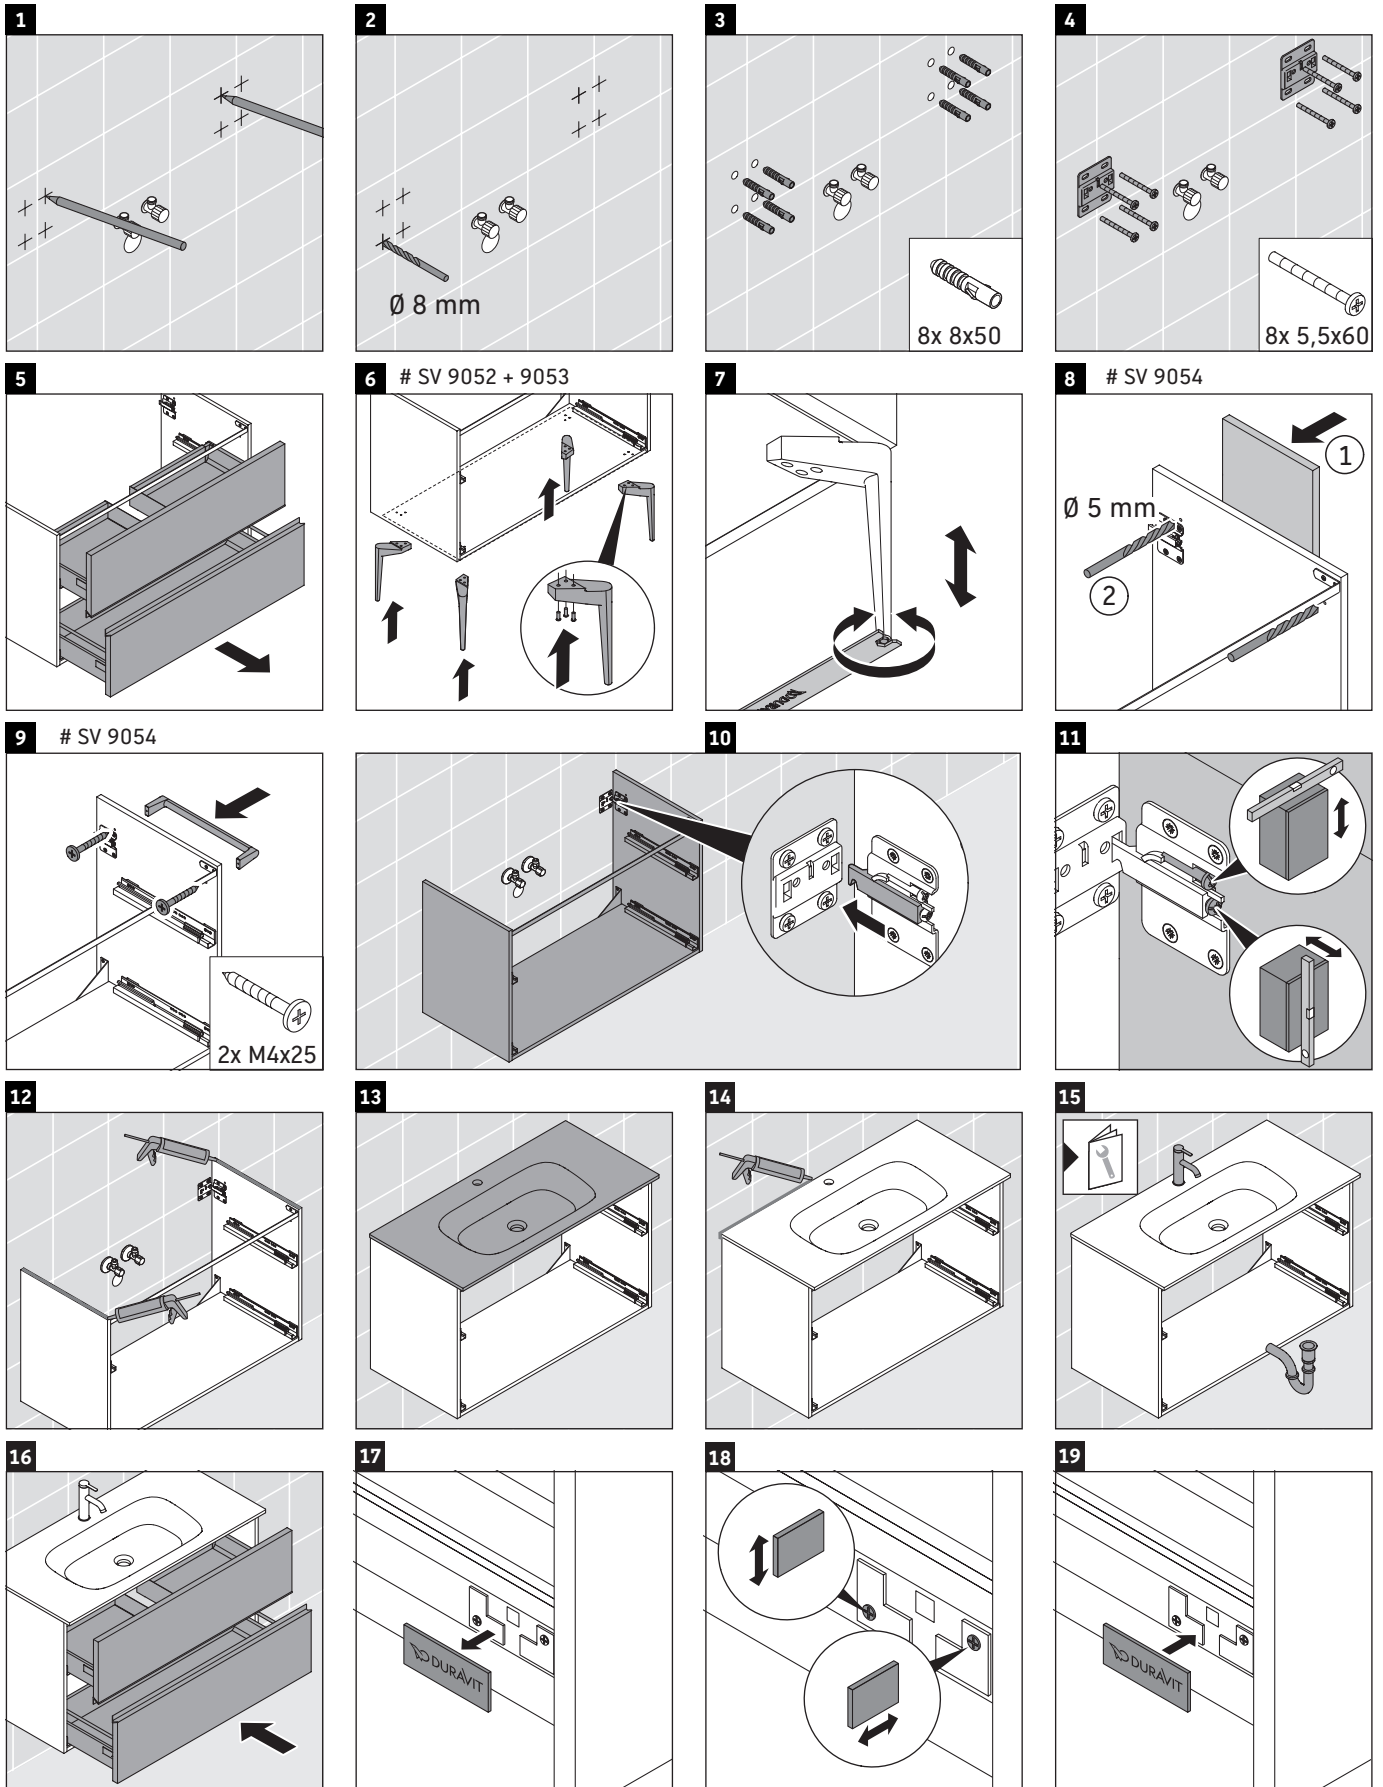

Order no. SV4652/24.03.1