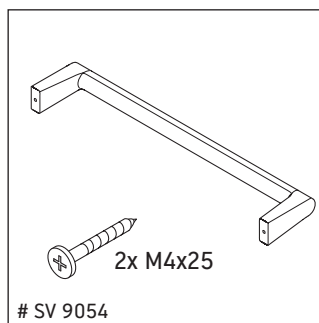

Sivida

SV 4652

Mounting instructions

Sivida # 265002

Instructions for use

The bathroom furniture range complies with the standards and guidelines applicable at the time of delivery and is designed for use in bathrooms. Direct contact with water should be avoided, for example, when showering.