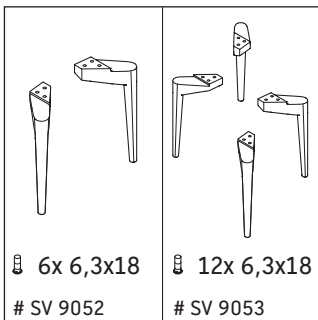

Sivida

SV 4653

Mounting instructions

Sivida # 265003

Instructions for use

The bathroom furniture range complies with the standards and guidelines applicable at the time of delivery and is designed for use in bathrooms. Direct contact with water should be avoided, for example, when showering.