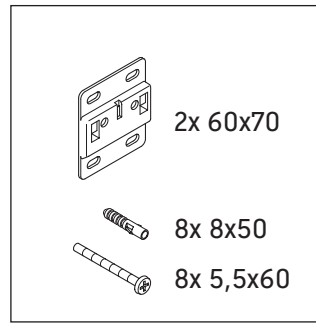

Sivida

SV 4653

Mounting instructions

Sivida # 265003

Instructions for use

The bathroom furniture range complies with the standards and guidelines applicable at the time of delivery and is designed for use in bathrooms. Direct contact with water should be avoided, for example, when showering.