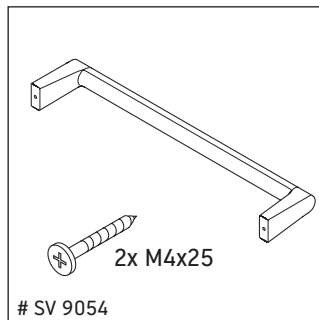

Sivida

SV 4653

Mounting instructions

Sivida # 265003

Instructions for use

The bathroom furniture range complies with the standards and guidelines applicable at the time of delivery and is designed for use in bathrooms. Direct contact with water should be avoided, for example, when showering.