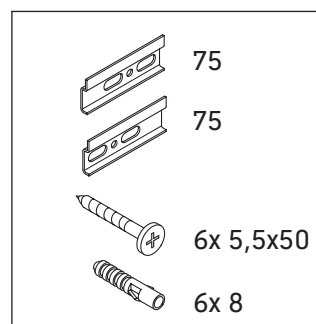

Sivida

#SV 6993 L/R

Mounting instructions

W mm	X mm
18	832

Sivida # 265005

Instructions for use

The bathroom furniture range complies with the standards and guidelines applicable at the time of delivery and is designed for use in bathrooms. Direct contact with water should be avoided, for example, when showering.