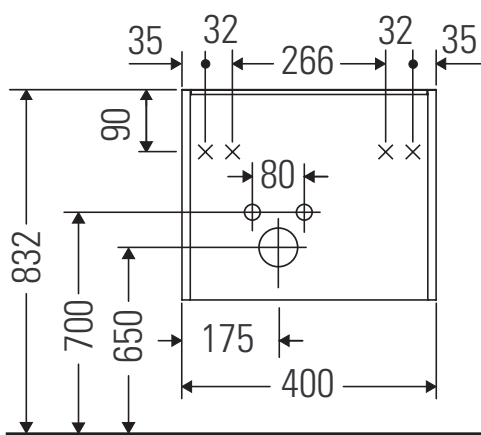

Sivida

#SV 6993 L/R

Mounting instructions

W mm	X mm
18	832

Sivida # 265005

Instructions for use

The bathroom furniture range complies with the standards and guidelines applicable at the time of delivery and is designed for use in bathrooms. Direct contact with water should be avoided, for example, when showering.