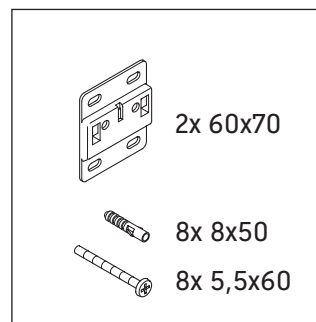

Sivida

SV 6995

Mounting instructions

Sivida # 265001

Instructions for use

The bathroom furniture range complies with the standards and guidelines applicable at the time of delivery and is designed for use in bathrooms. Direct contact with water should be avoided, for example, when showering.