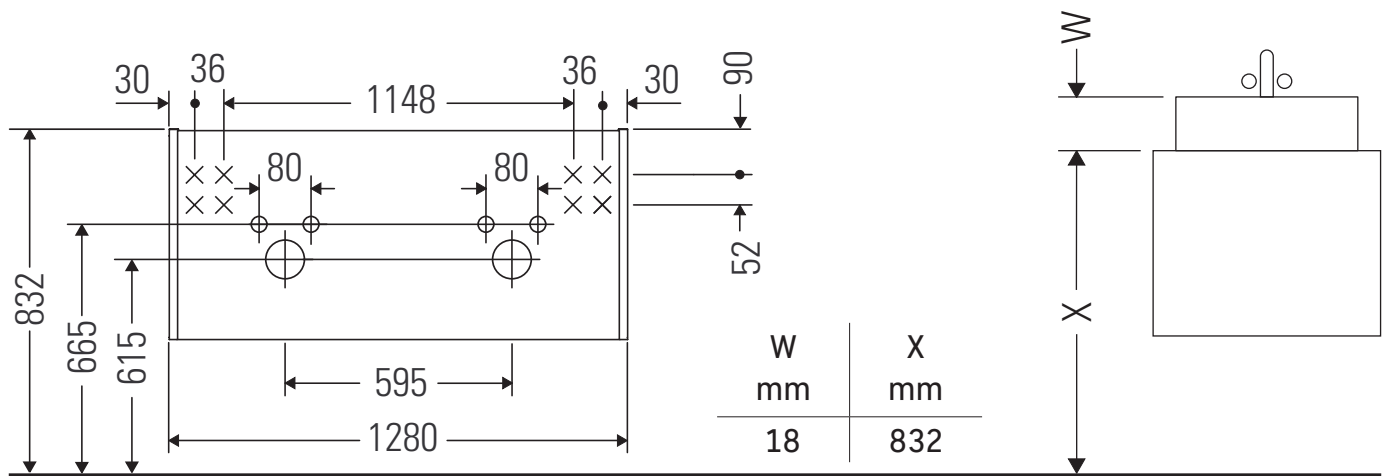

Sivida

SV 6998

Mounting instructions

Sivida # 265004

Instructions for use

The bathroom furniture range complies with the standards and guidelines applicable at the time of delivery and is designed for use in bathrooms. Direct contact with water should be avoided, for example, when showering.