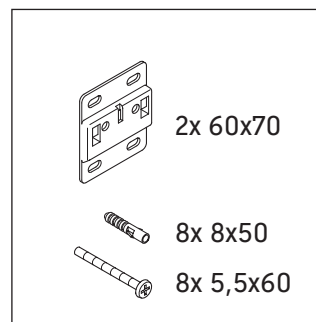

Sivida

SV 6998

Mounting instructions

Sivida # 265004

Instructions for use

The bathroom furniture range complies with the standards and guidelines applicable at the time of delivery and is designed for use in bathrooms. Direct contact with water should be avoided, for example, when showering.