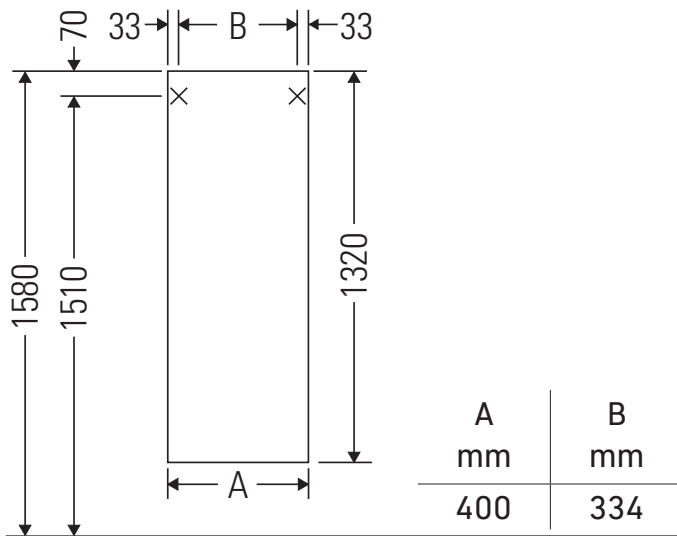

Sivida

SV 1319 L/R

Mounting instructions

Instructions for use

The bathroom furniture range complies with the standards and guidelines applicable at the time of delivery and is designed for use in bathrooms. Direct contact with water should be avoided, for example, when showering.