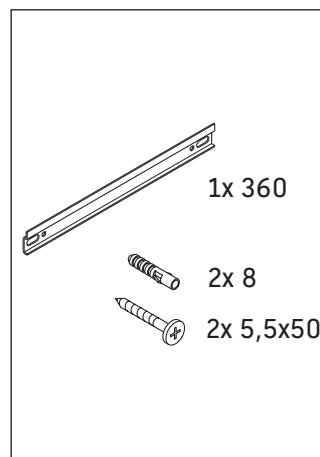

Sivida

SV 1319 L/R

Mounting instructions

Instructions for use

The bathroom furniture range complies with the standards and guidelines applicable at the time of delivery and is designed for use in bathrooms. Direct contact with water should be avoided, for example, when showering.