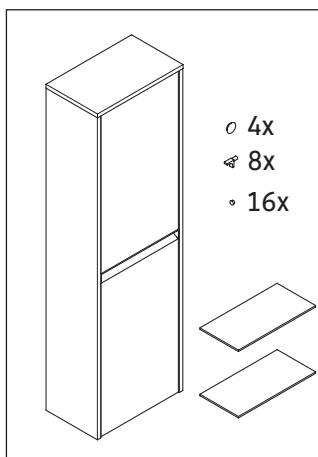

Sivida

SV 1319 L/R

Mounting instructions

Instructions for use

The bathroom furniture range complies with the standards and guidelines applicable at the time of delivery and is designed for use in bathrooms. Direct contact with water should be avoided, for example, when showering.