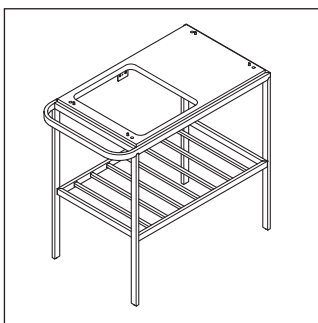

Aurena

AU 4586

Mounting instructions

W mm	X mm
43	807

Aurena # 239810

Instructions for use

The bathroom furniture range complies with the standards and guidelines applicable at the time of delivery and is designed for use in bathrooms. Direct contact with water should be avoided, for example, when showering.