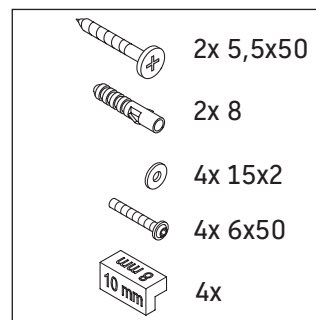

Aurena

AU 4586

Mounting instructions

W mm	X mm
43	807

Aurena # 239810

Instructions for use

The bathroom furniture range complies with the standards and guidelines applicable at the time of delivery and is designed for use in bathrooms. Direct contact with water should be avoided, for example, when showering.