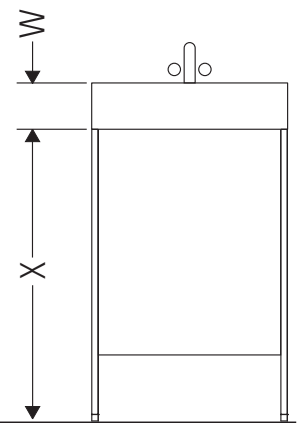

Aurena

AU 4586

Mounting instructions

W mm	X mm
43	807

Aurena # 239810

Instructions for use

The bathroom furniture range complies with the standards and guidelines applicable at the time of delivery and is designed for use in bathrooms. Direct contact with water should be avoided, for example, when showering.