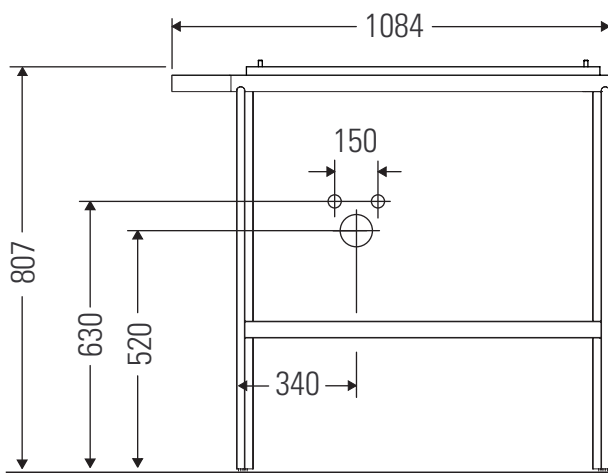

Aurena

AU 4586

Mounting instructions

W mm	X mm
43	807

Aurena # 239810

Instructions for use

The bathroom furniture range complies with the standards and guidelines applicable at the time of delivery and is designed for use in bathrooms. Direct contact with water should be avoided, for example, when showering.