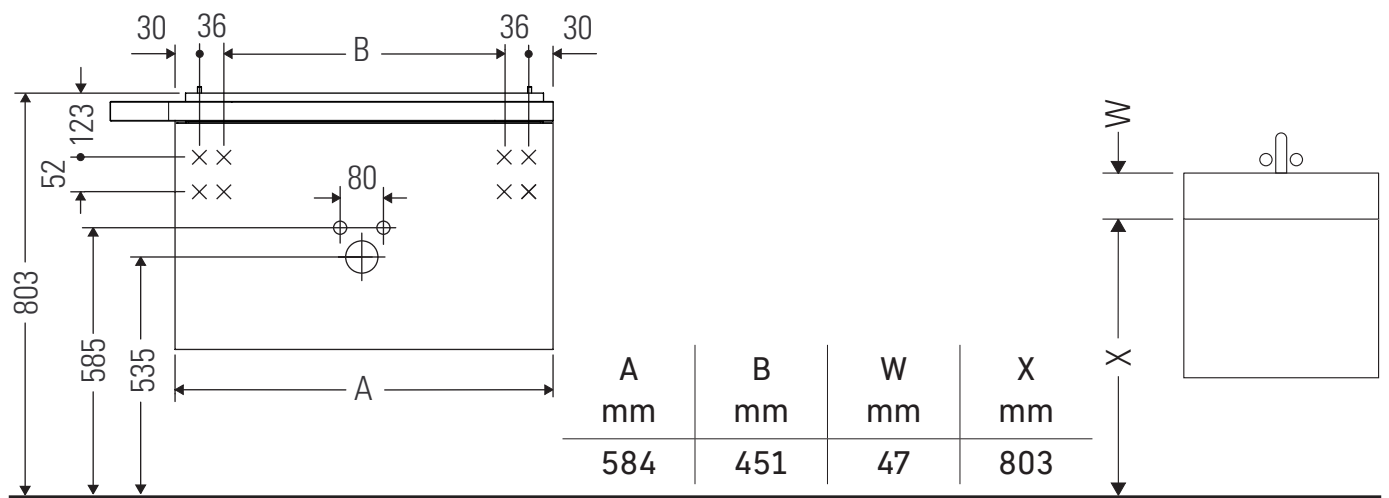

Aurena

AU 4560

Mounting instructions

Aurena # 238760

Instructions for use

The bathroom furniture range complies with the standards and guidelines applicable at the time of delivery and is designed for use in bathrooms. Direct contact with water should be avoided, for example, when showering.