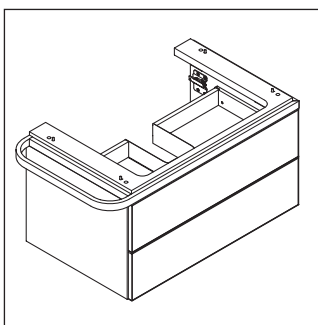

Aurena

AU 4560

Mounting instructions

Aurena # 238760

Instructions for use

The bathroom furniture range complies with the standards and guidelines applicable at the time of delivery and is designed for use in bathrooms. Direct contact with water should be avoided, for example, when showering.