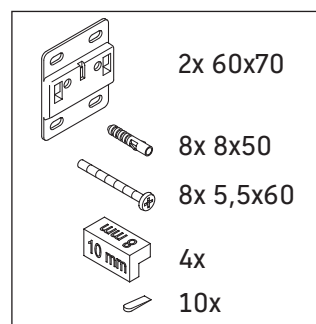

Aurena

AU 4560

Mounting instructions

Aurena # 238760

Instructions for use

The bathroom furniture range complies with the standards and guidelines applicable at the time of delivery and is designed for use in bathrooms. Direct contact with water should be avoided, for example, when showering.