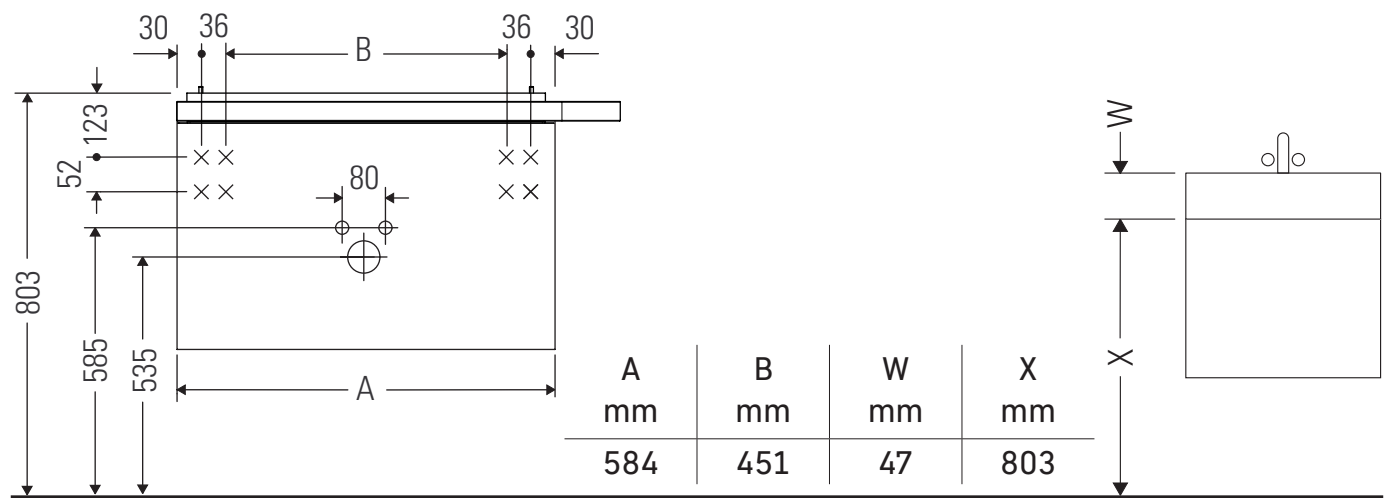

Aurena

AU 4561

Mounting instructions

Aurena # 238760

Instructions for use

The bathroom furniture range complies with the standards and guidelines applicable at the time of delivery and is designed for use in bathrooms. Direct contact with water should be avoided, for example, when showering.