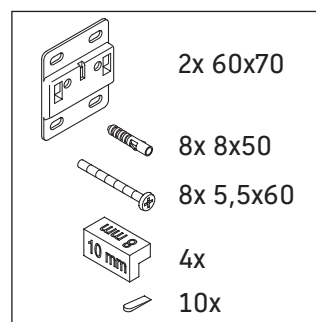

Aurena

AU 4561

Mounting instructions

Aurena # 238760

Instructions for use

The bathroom furniture range complies with the standards and guidelines applicable at the time of delivery and is designed for use in bathrooms. Direct contact with water should be avoided, for example, when showering.