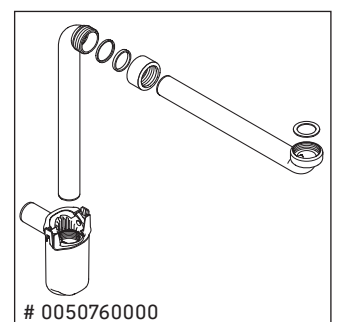

Aurena

AU 4561

Mounting instructions

Aurena # 238760

Instructions for use

The bathroom furniture range complies with the standards and guidelines applicable at the time of delivery and is designed for use in bathrooms. Direct contact with water should be avoided, for example, when showering.