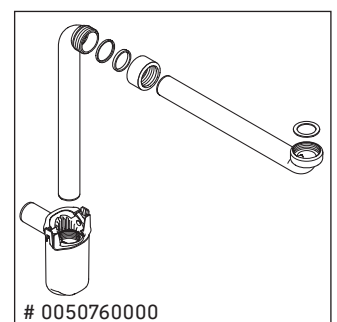

Aurena

AU 4562

Mounting instructions

Aurena # 238780

Instructions for use

The bathroom furniture range complies with the standards and guidelines applicable at the time of delivery and is designed for use in bathrooms. Direct contact with water should be avoided, for example, when showering.