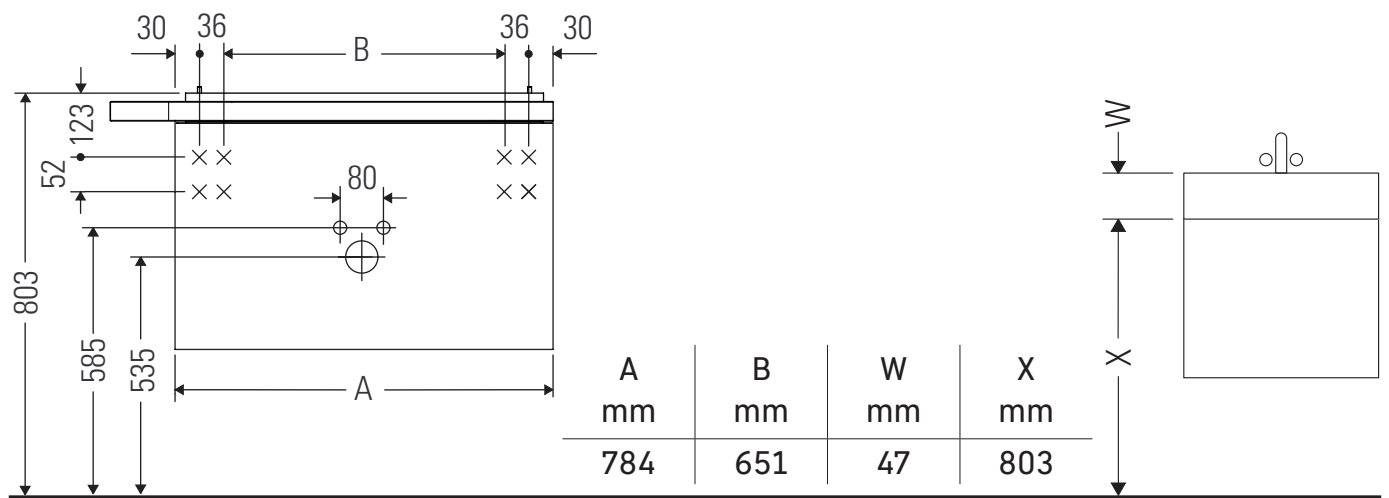

Aurena

AU 4562

Mounting instructions

Aurena # 238780

Instructions for use

The bathroom furniture range complies with the standards and guidelines applicable at the time of delivery and is designed for use in bathrooms. Direct contact with water should be avoided, for example, when showering.