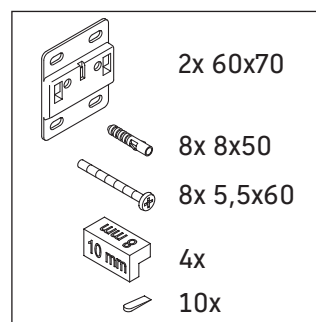

Aurena

AU 4562

Mounting instructions

Aurena # 238780

Instructions for use

The bathroom furniture range complies with the standards and guidelines applicable at the time of delivery and is designed for use in bathrooms. Direct contact with water should be avoided, for example, when showering.