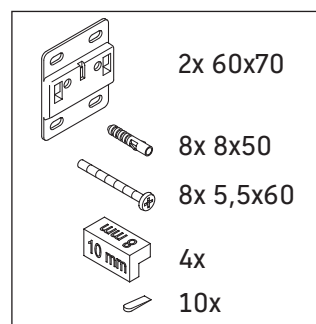

Aurena

AU 4563

Mounting instructions

Aurena # 238780

Instructions for use

The bathroom furniture range complies with the standards and guidelines applicable at the time of delivery and is designed for use in bathrooms. Direct contact with water should be avoided, for example, when showering.