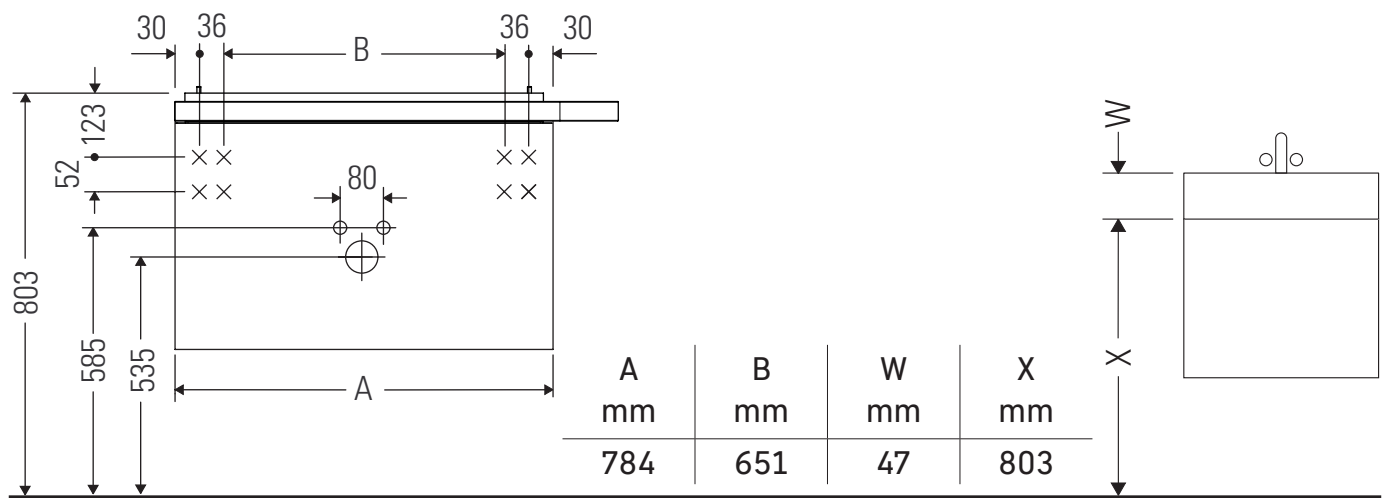

Aurena

AU 4563

Mounting instructions

Aurena # 238780

Instructions for use

The bathroom furniture range complies with the standards and guidelines applicable at the time of delivery and is designed for use in bathrooms. Direct contact with water should be avoided, for example, when showering.