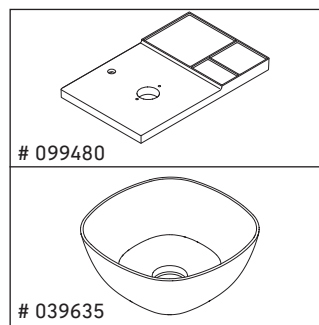

Aurena

AU 4568

Mounting instructions

W mm	X mm
197	703

Aurena # 099480, # 039635

Instructions for use

The bathroom furniture range complies with the standards and guidelines applicable at the time of delivery and is designed for use in bathrooms. Direct contact with water should be avoided, for example, when showering.