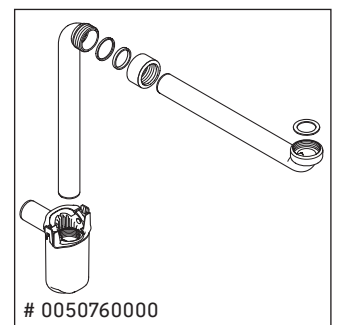

Aurena

AU 4568

Mounting instructions

W mm	X mm
197	703

Aurena # 099480, # 039635

Instructions for use

The bathroom furniture range complies with the standards and guidelines applicable at the time of delivery and is designed for use in bathrooms. Direct contact with water should be avoided, for example, when showering.