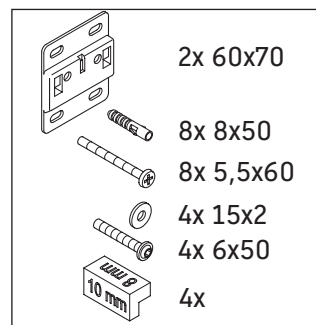

Aurena

AU 4568

Mounting instructions

W mm	X mm
197	703

Aurena # 099480, # 039635

Instructions for use

The bathroom furniture range complies with the standards and guidelines applicable at the time of delivery and is designed for use in bathrooms. Direct contact with water should be avoided, for example, when showering.