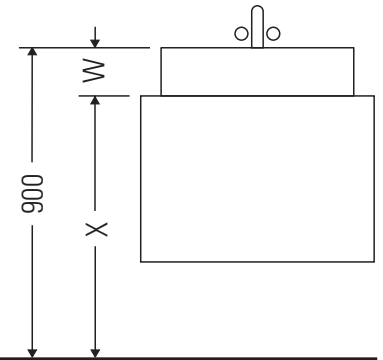

Aurena

AU 4568

Mounting instructions

W mm	X mm
197	703

Aurena # 099480, # 039635

Instructions for use

The bathroom furniture range complies with the standards and guidelines applicable at the time of delivery and is designed for use in bathrooms. Direct contact with water should be avoided, for example, when showering.