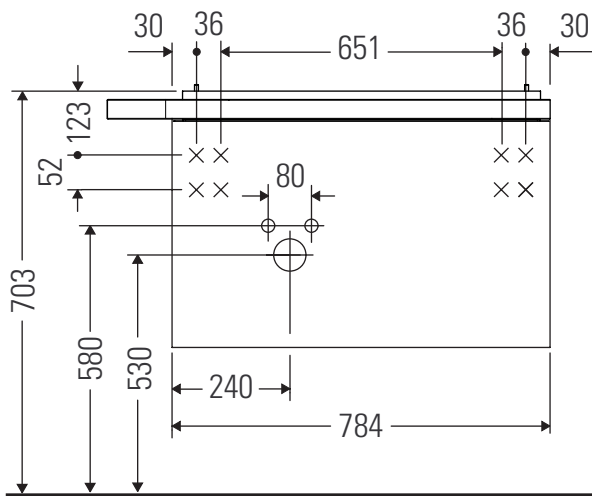

Aurena

AU 4568

Mounting instructions

W mm	X mm
197	703

Aurena # 099480, # 039635

Instructions for use

The bathroom furniture range complies with the standards and guidelines applicable at the time of delivery and is designed for use in bathrooms. Direct contact with water should be avoided, for example, when showering.