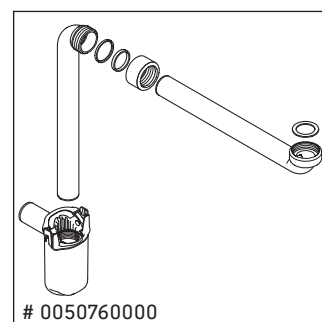

Aurena

AU 4569

Mounting instructions

Aurena # 099380, # 039635

Instructions for use

The bathroom furniture range complies with the standards and guidelines applicable at the time of delivery and is designed for use in bathrooms. Direct contact with water should be avoided, for example, when showering.