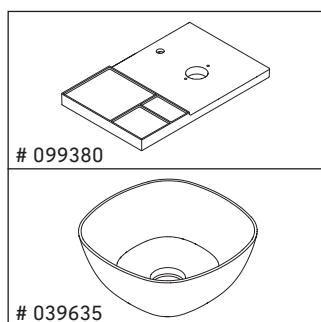

Aurena

AU 4569

Mounting instructions

Aurena # 099380, # 039635

Instructions for use

The bathroom furniture range complies with the standards and guidelines applicable at the time of delivery and is designed for use in bathrooms. Direct contact with water should be avoided, for example, when showering.