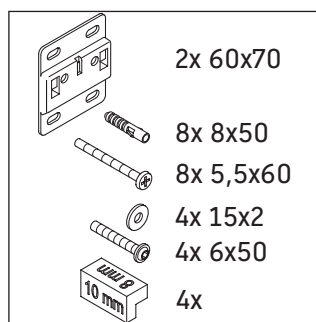

Aurena

AU 4569

Mounting instructions

Aurena # 099380, # 039635

Instructions for use

The bathroom furniture range complies with the standards and guidelines applicable at the time of delivery and is designed for use in bathrooms. Direct contact with water should be avoided, for example, when showering.