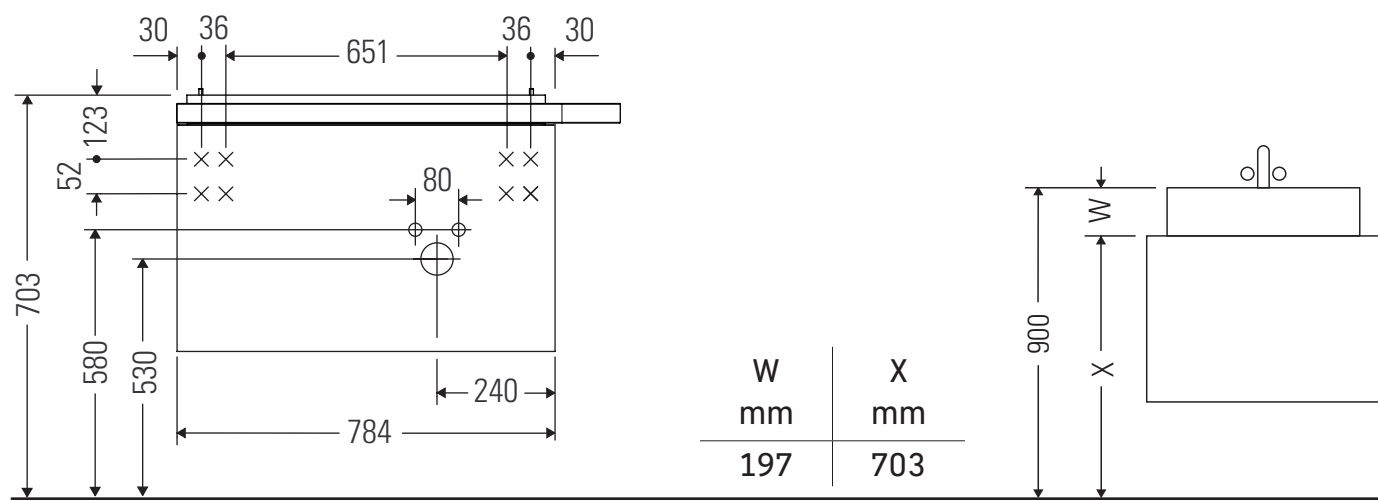

Aurena

AU 4569

Mounting instructions

Aurena # 099380, # 039635

Instructions for use

The bathroom furniture range complies with the standards and guidelines applicable at the time of delivery and is designed for use in bathrooms. Direct contact with water should be avoided, for example, when showering.