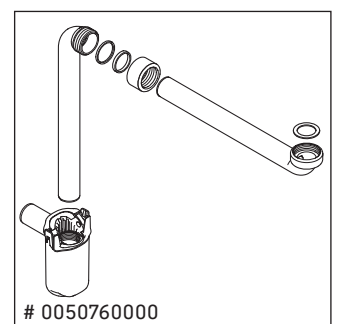

Aurena

AU 4572

Mounting instructions

Aurena # 238780

Instructions for use

The bathroom furniture range complies with the standards and guidelines applicable at the time of delivery and is designed for use in bathrooms. Direct contact with water should be avoided, for example, when showering.