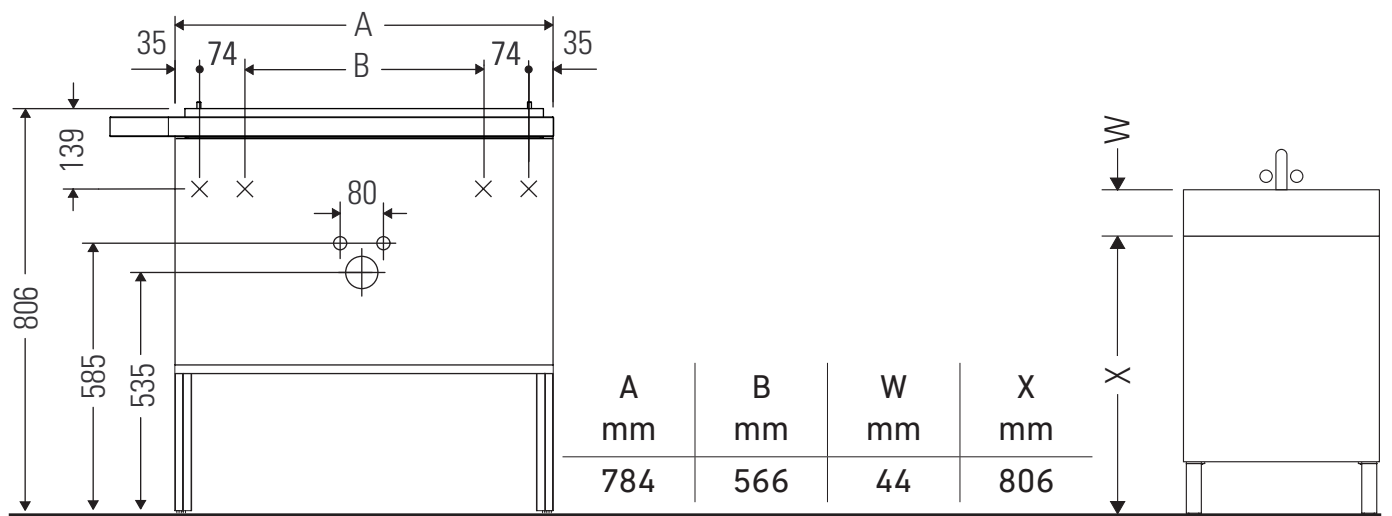

Aurena

AU 4572

Mounting instructions

Aurena # 238780

Instructions for use

The bathroom furniture range complies with the standards and guidelines applicable at the time of delivery and is designed for use in bathrooms. Direct contact with water should be avoided, for example, when showering.