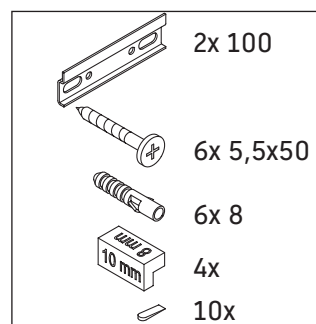

Aurena

AU 4572

Mounting instructions

Aurena # 238780

Instructions for use

The bathroom furniture range complies with the standards and guidelines applicable at the time of delivery and is designed for use in bathrooms. Direct contact with water should be avoided, for example, when showering.