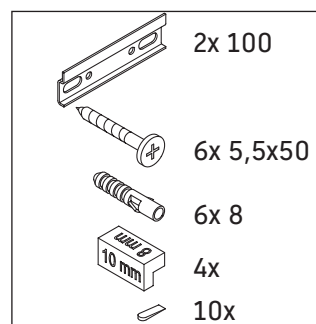

Aurena

AU 4573

Mounting instructions

Aurena # 238780

Instructions for use

The bathroom furniture range complies with the standards and guidelines applicable at the time of delivery and is designed for use in bathrooms. Direct contact with water should be avoided, for example, when showering.