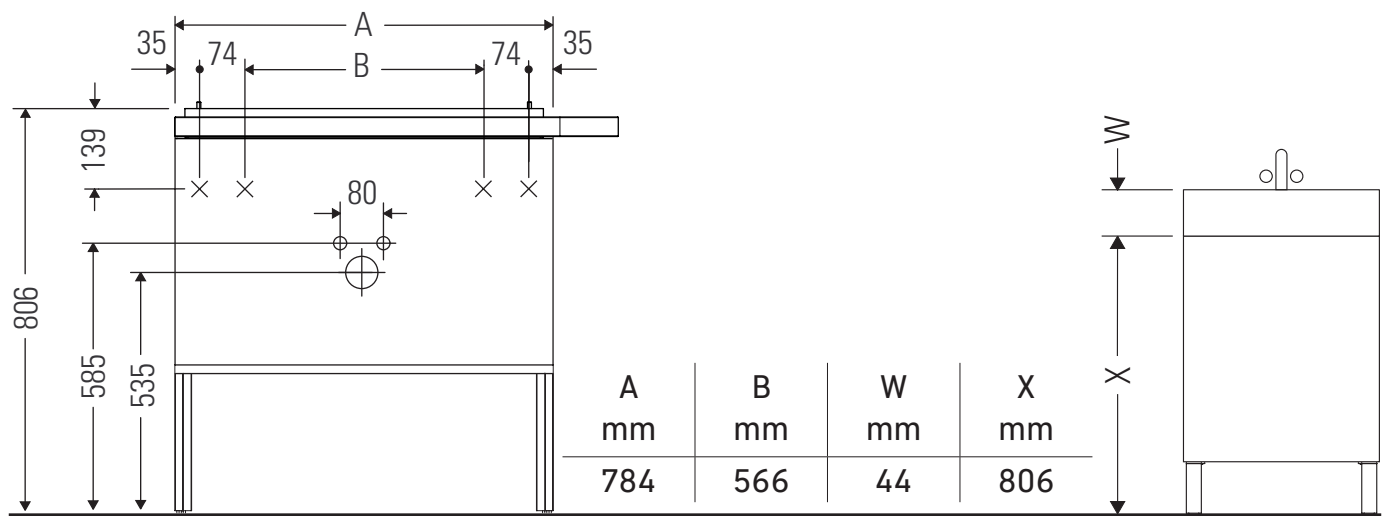

Aurena

AU 4573

Mounting instructions

Aurena # 238780

Instructions for use

The bathroom furniture range complies with the standards and guidelines applicable at the time of delivery and is designed for use in bathrooms. Direct contact with water should be avoided, for example, when showering.