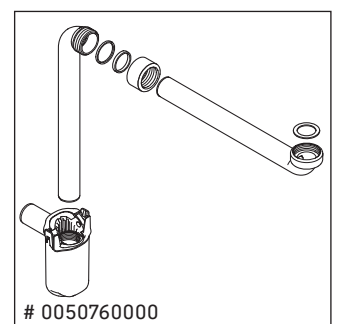

Aurena

AU 4573

Mounting instructions

Aurena # 238780

Instructions for use

The bathroom furniture range complies with the standards and guidelines applicable at the time of delivery and is designed for use in bathrooms. Direct contact with water should be avoided, for example, when showering.