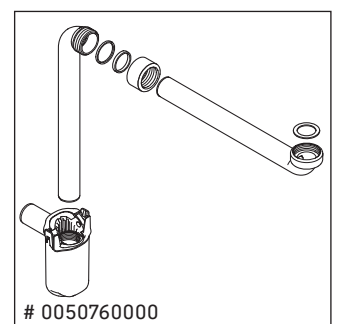

Aurena

AU 4574

Mounting instructions

Aurena # 238980

Instructions for use

The bathroom furniture range complies with the standards and guidelines applicable at the time of delivery and is designed for use in bathrooms. Direct contact with water should be avoided, for example, when showering.