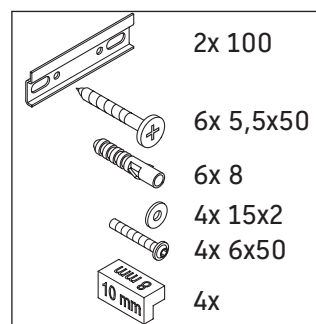

Aurena

AU 4574

Mounting instructions

Aurena # 238980

Instructions for use

The bathroom furniture range complies with the standards and guidelines applicable at the time of delivery and is designed for use in bathrooms. Direct contact with water should be avoided, for example, when showering.