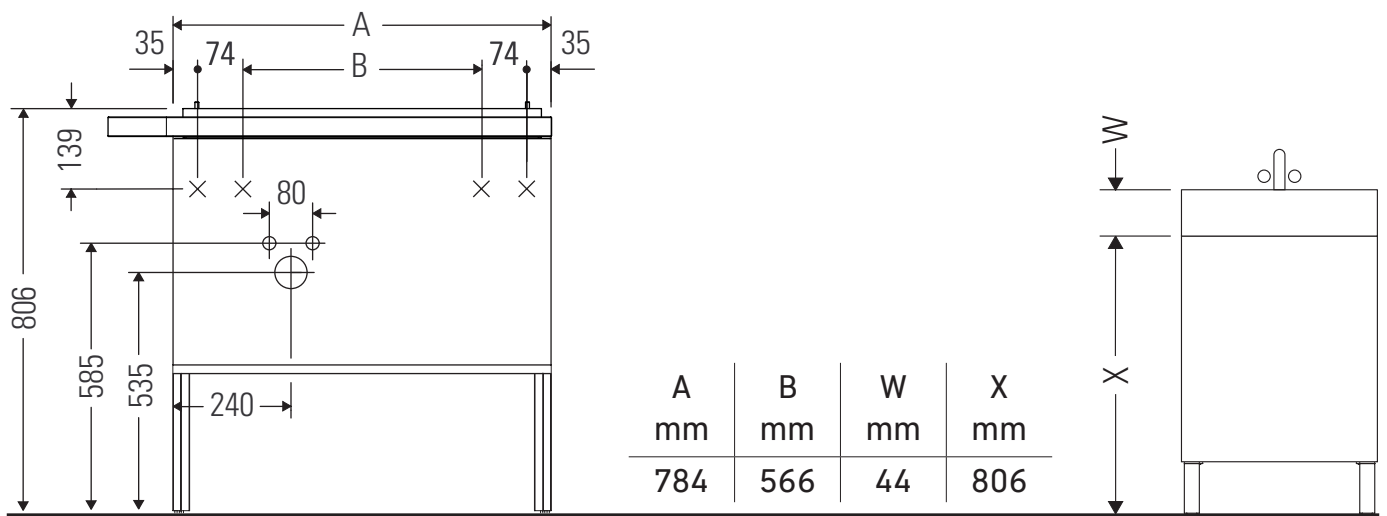

Aurena

AU 4574

Mounting instructions

Aurena # 238980

Instructions for use

The bathroom furniture range complies with the standards and guidelines applicable at the time of delivery and is designed for use in bathrooms. Direct contact with water should be avoided, for example, when showering.