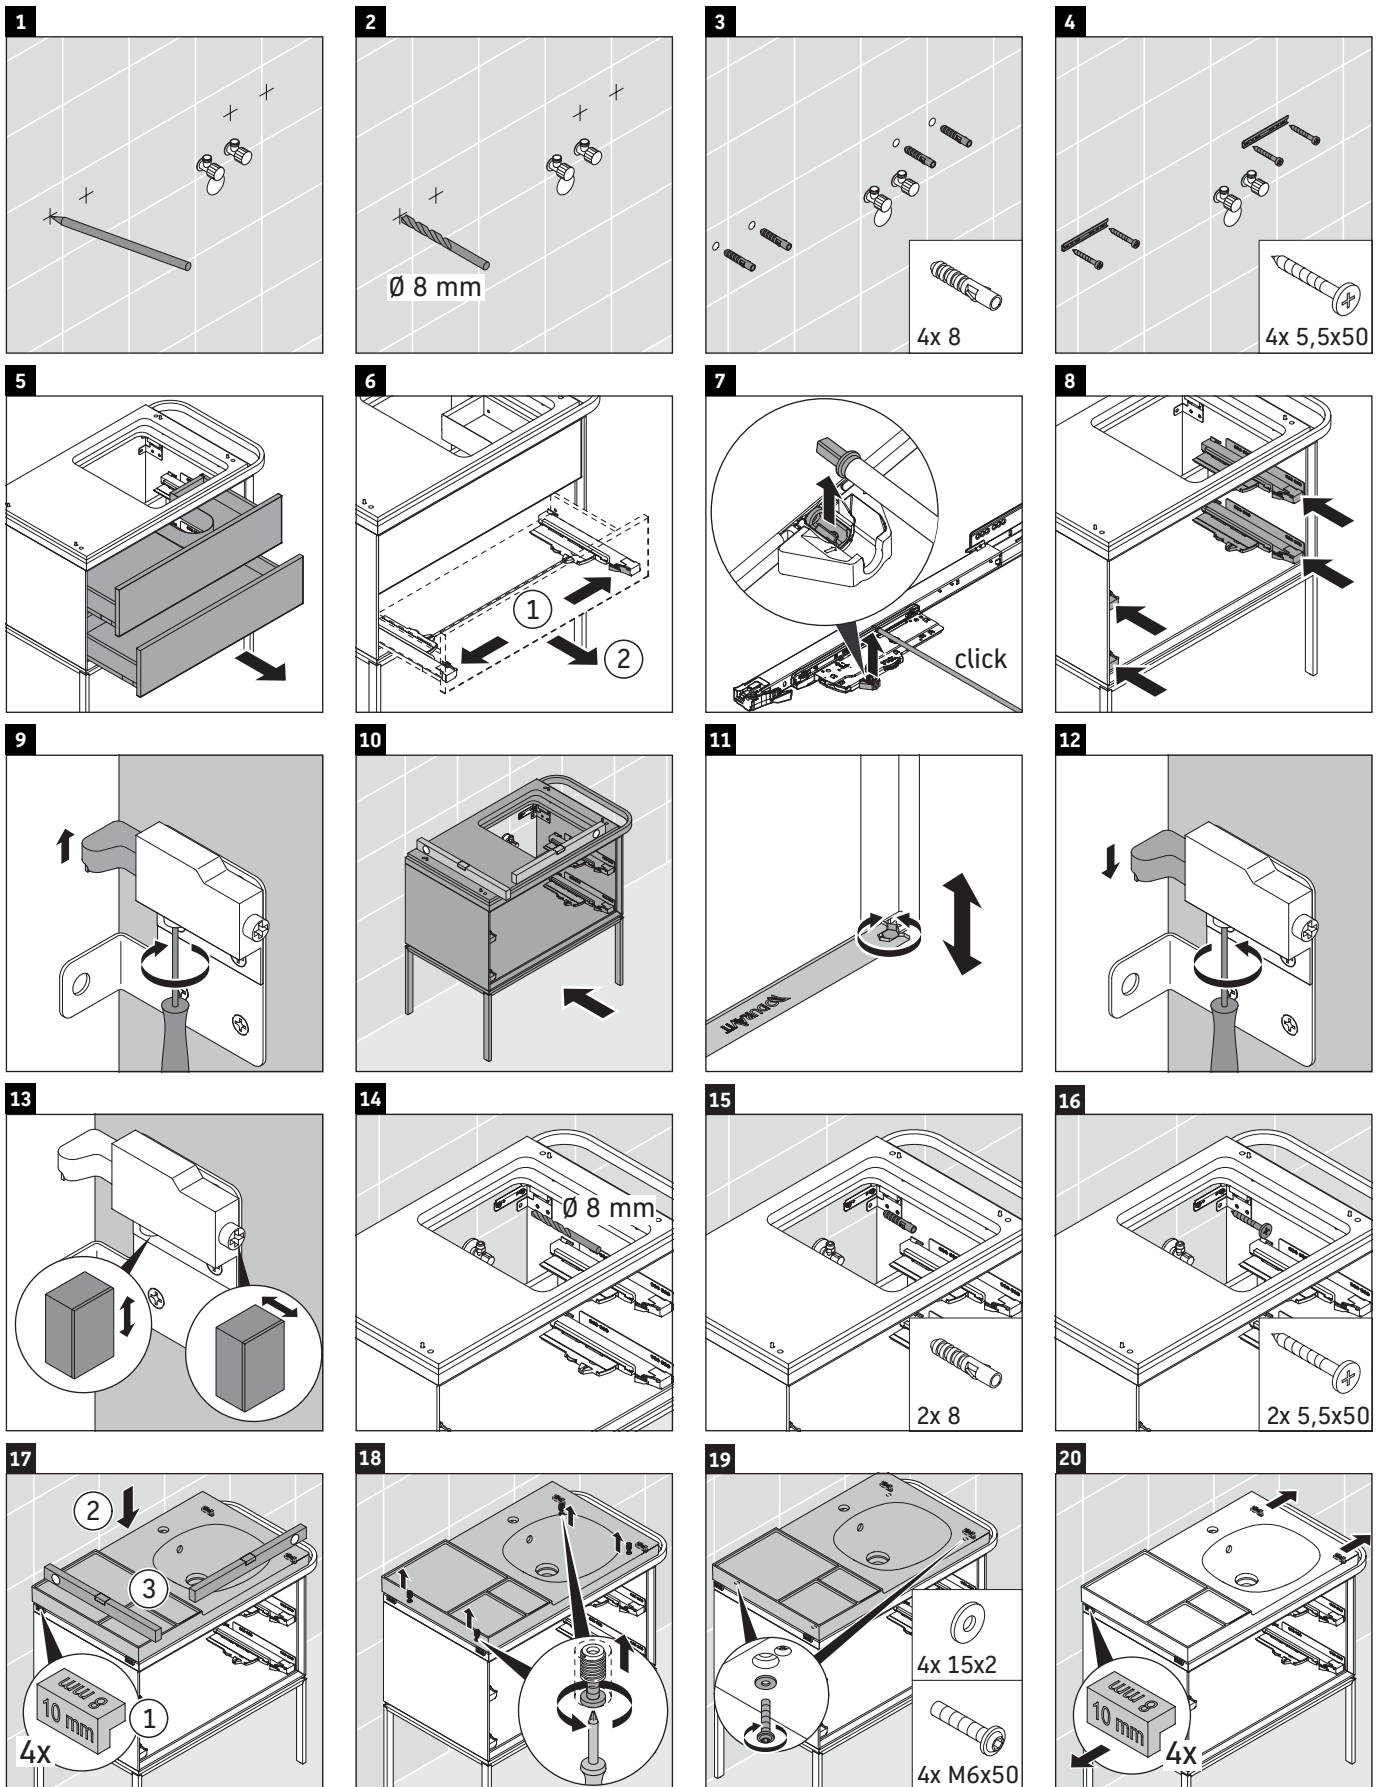

Duravit AG, Werderstr. 36, 78132 Hornberg, Germany, Phone +49 78 33 700, Fax +49 78 33 70 289, info@duravit.de, www.duravit.de