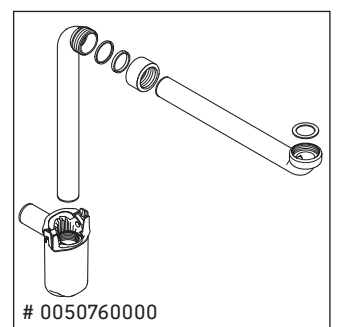

Aurena

AU 4577

Mounting instructions

Instructions for use

The bathroom furniture range complies with the standards and guidelines applicable at the time of delivery and is designed for use in bathrooms. Direct contact with water should be avoided, for example, when showering.