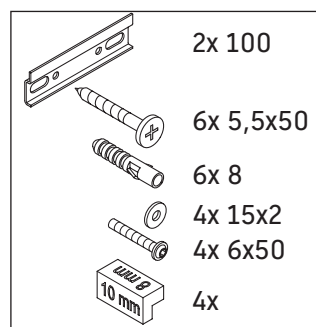

Aurena

AU 4577

Mounting instructions

Instructions for use

The bathroom furniture range complies with the standards and guidelines applicable at the time of delivery and is designed for use in bathrooms. Direct contact with water should be avoided, for example, when showering.