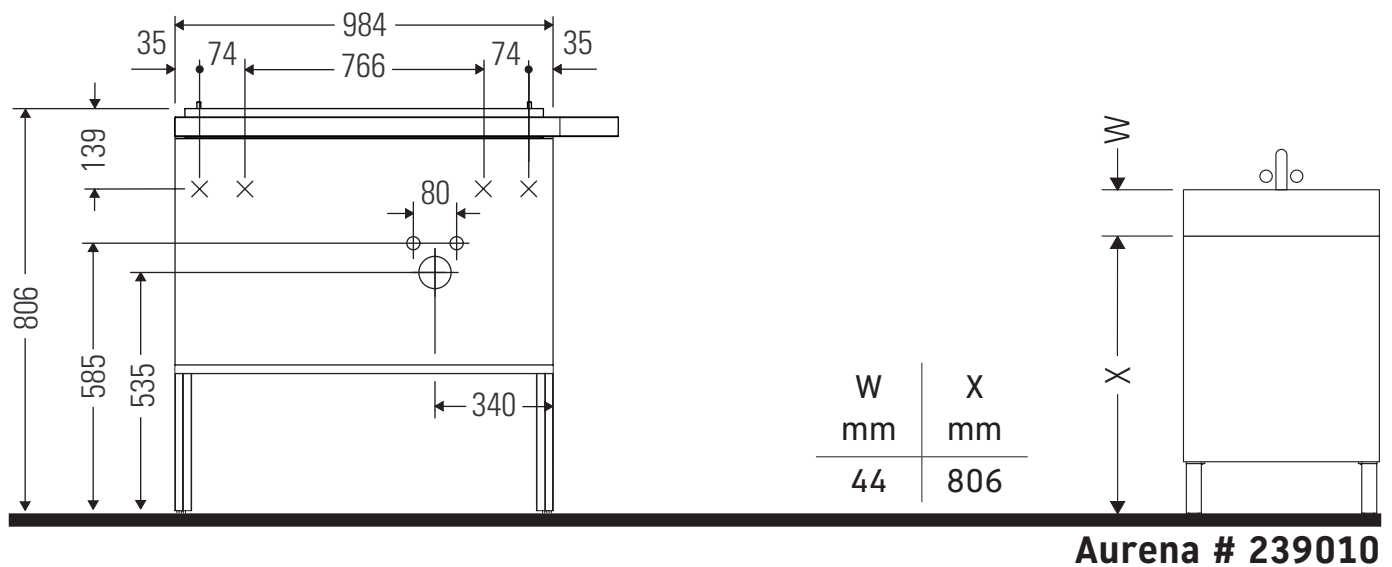

Aurena

AU 4577

Mounting instructions

Instructions for use

The bathroom furniture range complies with the standards and guidelines applicable at the time of delivery and is designed for use in bathrooms. Direct contact with water should be avoided, for example, when showering.