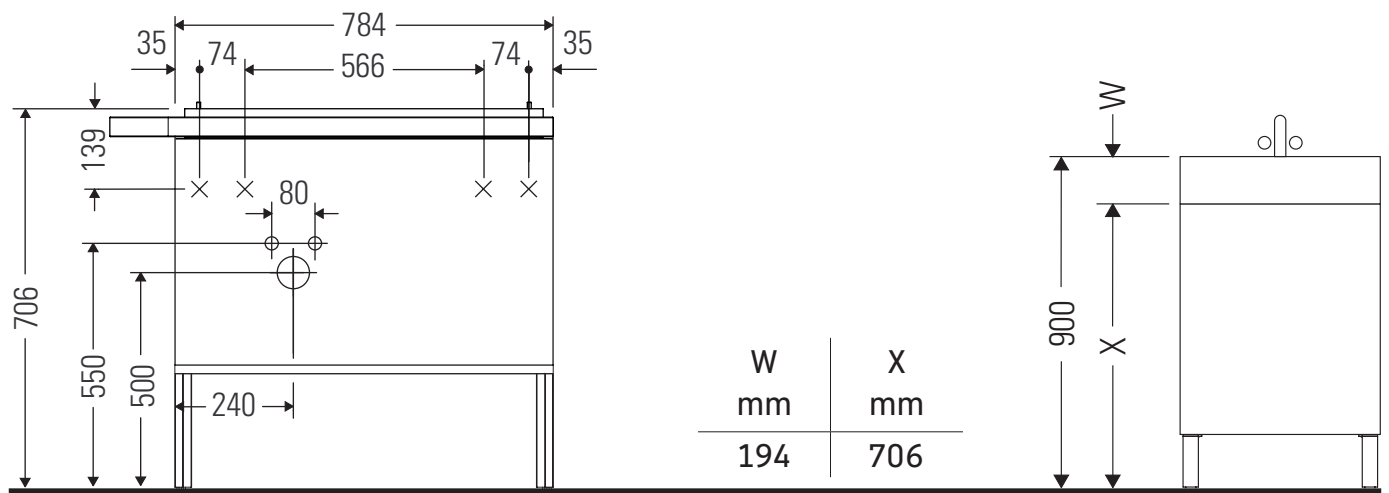

Aurena

AU 4578

Mounting instructions

Aurena # 099480, # 039635

Instructions for use

The bathroom furniture range complies with the standards and guidelines applicable at the time of delivery and is designed for use in bathrooms. Direct contact with water should be avoided, for example, when showering.