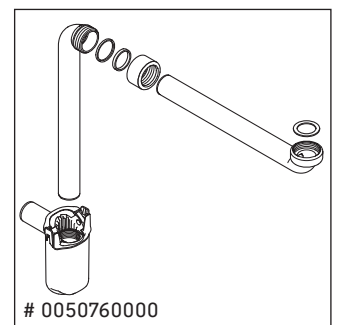

Aurena

AU 4578

Mounting instructions

Aurena # 099480, # 039635

Instructions for use

The bathroom furniture range complies with the standards and guidelines applicable at the time of delivery and is designed for use in bathrooms. Direct contact with water should be avoided, for example, when showering.