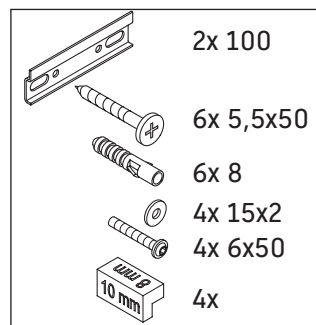

Aurena

AU 4578

Mounting instructions

Aurena # 099480, # 039635

Instructions for use

The bathroom furniture range complies with the standards and guidelines applicable at the time of delivery and is designed for use in bathrooms. Direct contact with water should be avoided, for example, when showering.