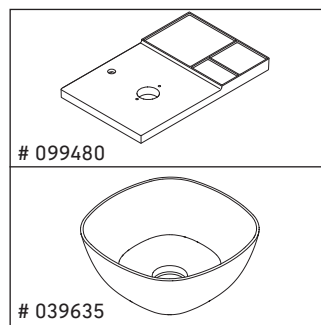

Aurena

AU 4578

Mounting instructions

Aurena # 099480, # 039635

Instructions for use

The bathroom furniture range complies with the standards and guidelines applicable at the time of delivery and is designed for use in bathrooms. Direct contact with water should be avoided, for example, when showering.