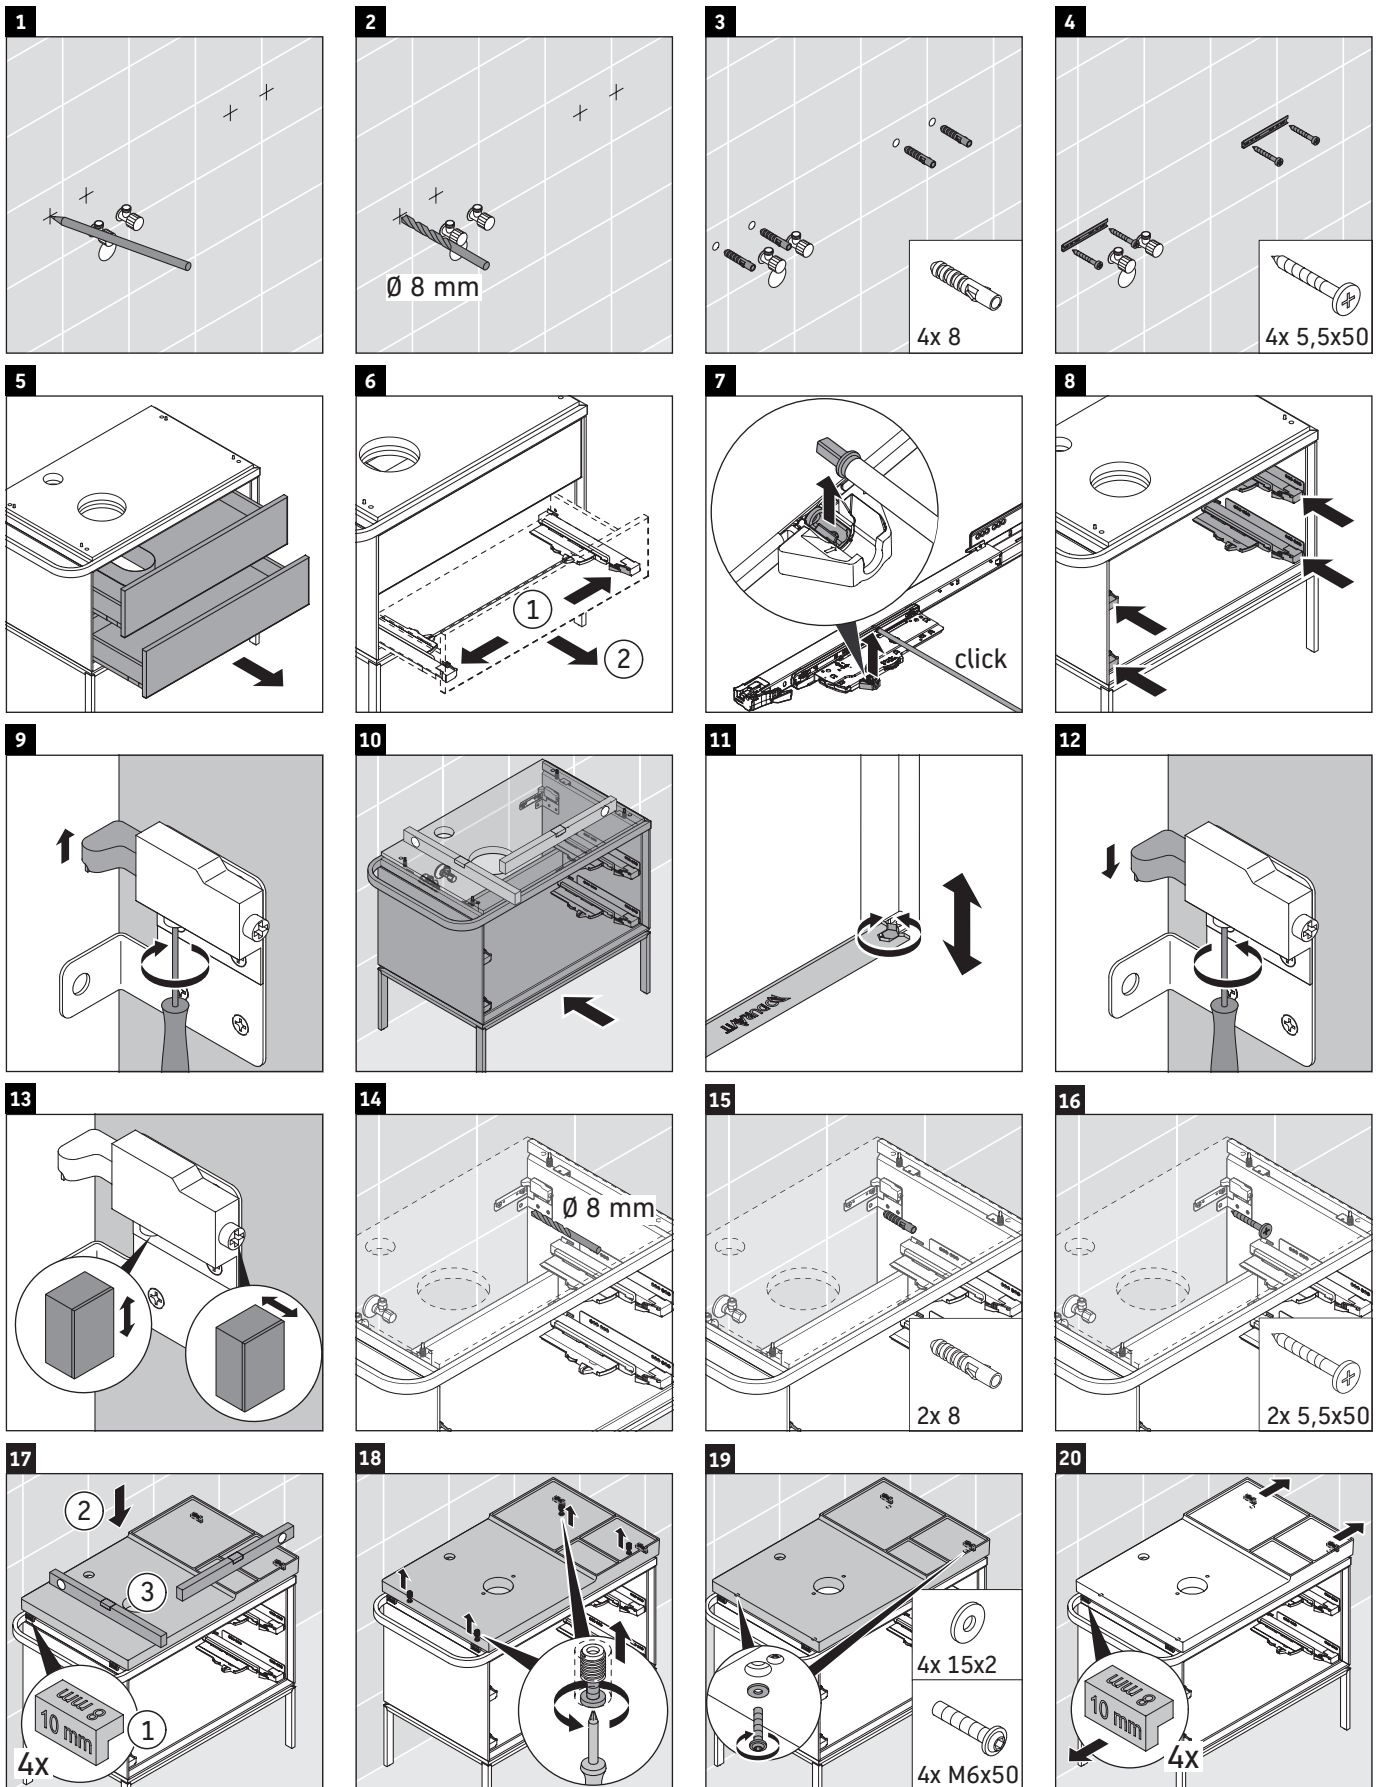

Duravit AG, Werderstr. 36, 78132 Hornberg, Germany, Phone +49 78 33 700, Fax +49 78 33 70 289, info@duravit.de, www.duravit.de