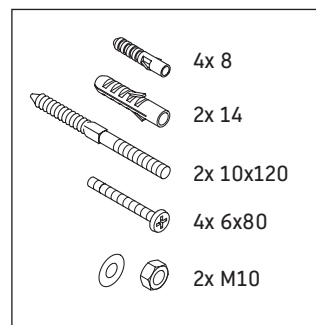

Qatego

QA 4806

Mounting instructions

	A	B	C	$X + W = 900$
# 238460/238360	550	660	400	
# 238250/238260	570	680	400	

Instructions for use

The bathroom furniture range complies with the standards and guidelines applicable at the time of delivery and is designed for use in bathrooms. Direct contact with water should be avoided, for example, when showering.