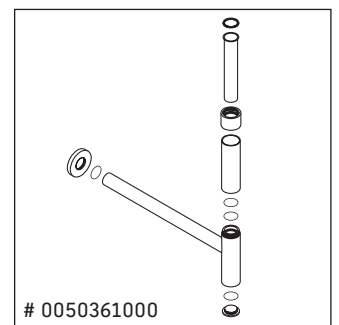

Qatego

QA 4806

Mounting instructions

	A	B	C	$X + W = 900$
# 238460/238360	550	660	400	
# 238250/238260	570	680	400	

Instructions for use

The bathroom furniture range complies with the standards and guidelines applicable at the time of delivery and is designed for use in bathrooms. Direct contact with water should be avoided, for example, when showering.