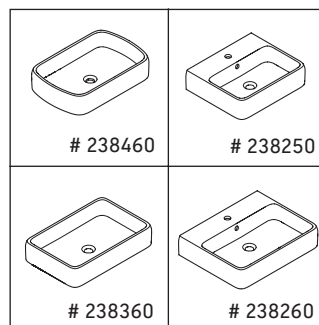

Qatego

QA 4806

Mounting instructions

	A	B	C	$X + W = 900$
# 238460/238360	550	660	400	
# 238250/238260	570	680	400	

Instructions for use

The bathroom furniture range complies with the standards and guidelines applicable at the time of delivery and is designed for use in bathrooms. Direct contact with water should be avoided, for example, when showering.