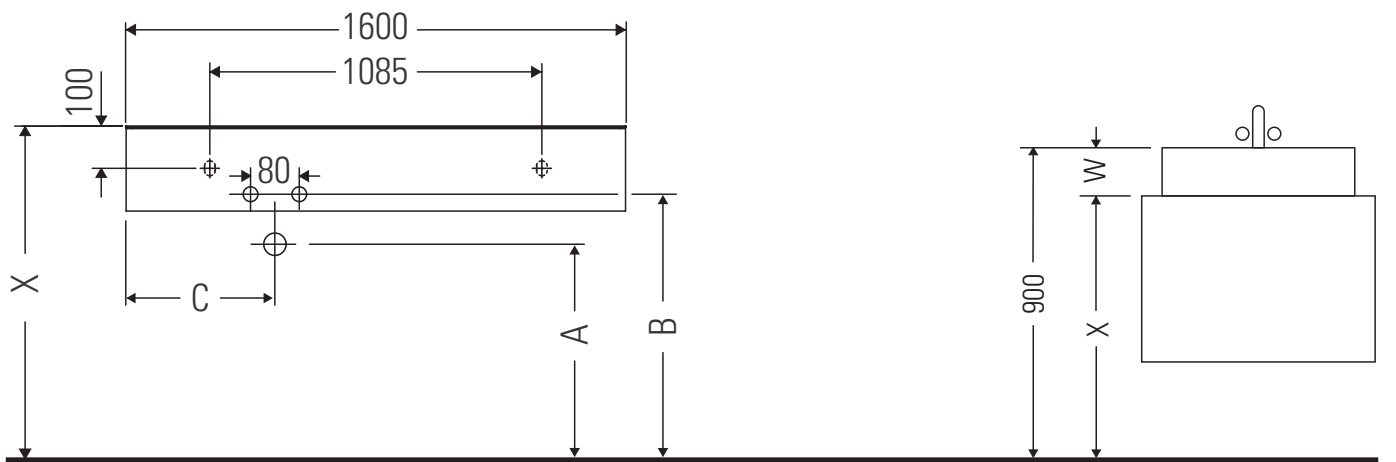

Qatego

QA 4806

Mounting instructions

	A	B	C	$X + W = 900$
# 238460/238360	550	660	400	
# 238250/238260	570	680	400	

Instructions for use

The bathroom furniture range complies with the standards and guidelines applicable at the time of delivery and is designed for use in bathrooms. Direct contact with water should be avoided, for example, when showering.