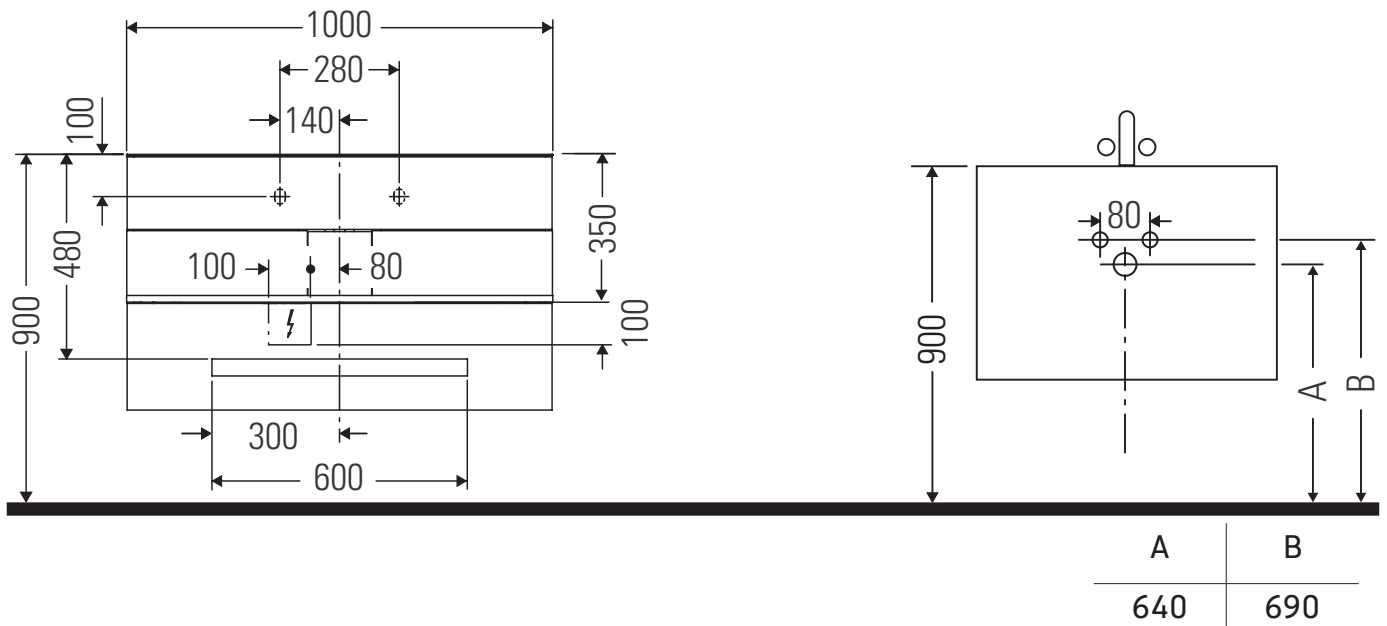

Qatego

QA 4786

Mounting instructions

Instructions for use

The bathroom furniture range complies with the standards and guidelines applicable at the time of delivery and is designed for use in bathrooms. Direct contact with water should be avoided, for example, when showering.