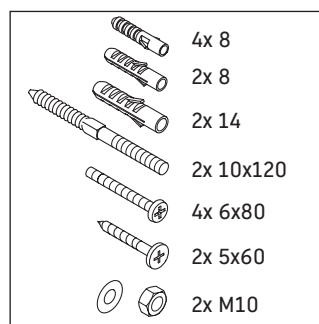

Qatego

QA 4786

Mounting instructions

Instructions for use

The bathroom furniture range complies with the standards and guidelines applicable at the time of delivery and is designed for use in bathrooms. Direct contact with water should be avoided, for example, when showering.