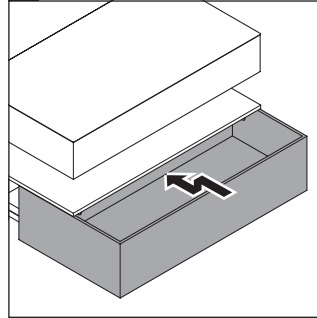

Qatego

QA 4732

Mounting instructions

A	B	$X + W = 900$
610	660	

Instructions for use

The bathroom furniture range complies with the standards and guidelines applicable at the time of delivery and is designed for use in bathrooms. Direct contact with water should be avoided, for example, when showering.

We reserve the right to make technical improvements and design modifications to the products illustrated.

21 # 238250/238260/238280/238210

22

23

24

25

26

27