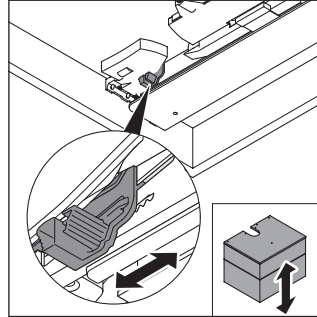

21 # 238250/238260/238280/238210

22

23

24

25

26

27

28

29

30

31

32

33