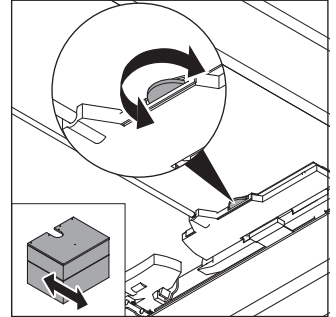

21 # 238250/238260/238280/238210

22

23

24

25

26

27

28

29

30

31

32

33