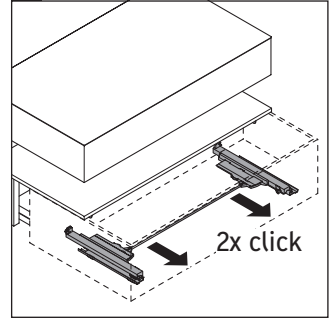

21 # 238250/238260/238280/238210

22

23

24

25

26

27

28

29

30

31

32

33