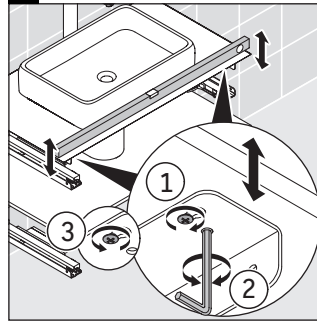

Qatego

QA 4732

Mounting instructions

A	B	$X + W = 900$
610	660	

Instructions for use

The bathroom furniture range complies with the standards and guidelines applicable at the time of delivery and is designed for use in bathrooms. Direct contact with water should be avoided, for example, when showering.

We reserve the right to make technical improvements and design modifications to the products illustrated.

21 # 238250/238260/238280/238210

22

23

24

25

26

27