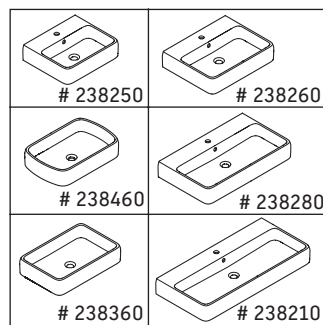

Qatego

QA 4732

Mounting instructions

A	B	$X + W = 900$
610	660	

Instructions for use

The bathroom furniture range complies with the standards and guidelines applicable at the time of delivery and is designed for use in bathrooms. Direct contact with water should be avoided, for example, when showering.

We reserve the right to make technical improvements and design modifications to the products illustrated.

21 # 238250/238260/238280/238210

22

23

24

25

26

27