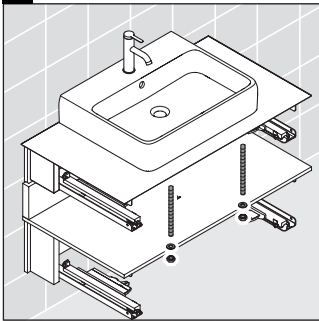

21 # 238250/238260/238280/238210