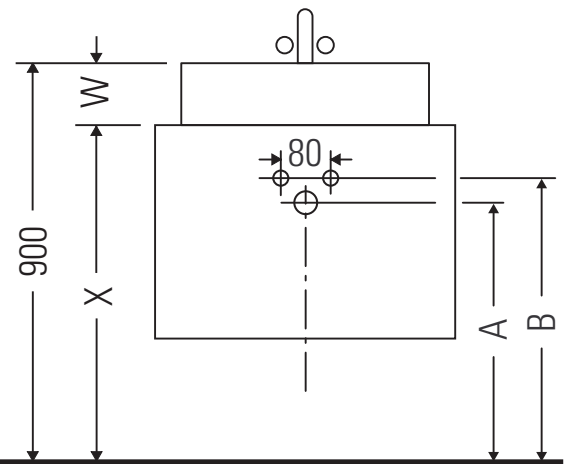

Qatego

QA 4732

Mounting instructions

A	B	$X + W = 900$
610	660	

Instructions for use

The bathroom furniture range complies with the standards and guidelines applicable at the time of delivery and is designed for use in bathrooms. Direct contact with water should be avoided, for example, when showering.