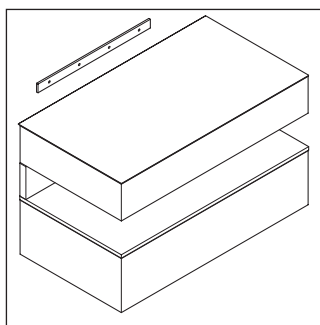

Qatego

QA 4732

Mounting instructions

A	B	$X + W = 900$
610	660	

Instructions for use

The bathroom furniture range complies with the standards and guidelines applicable at the time of delivery and is designed for use in bathrooms. Direct contact with water should be avoided, for example, when showering.