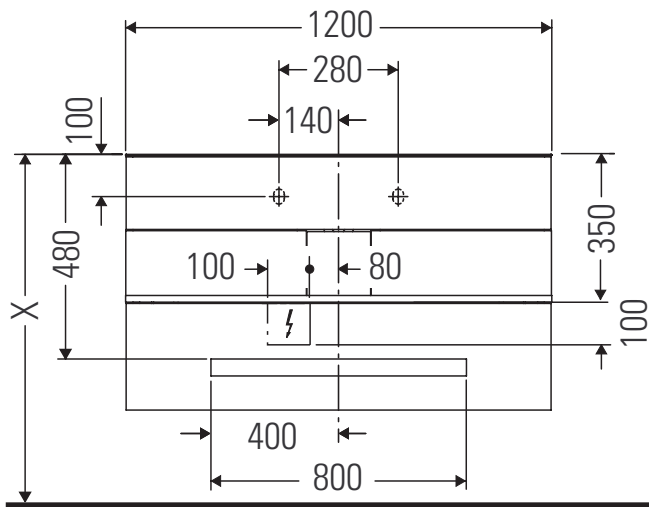

Qatego

QA 4732

Mounting instructions

A	B	$X + W = 900$
610	660	

Instructions for use

The bathroom furniture range complies with the standards and guidelines applicable at the time of delivery and is designed for use in bathrooms. Direct contact with water should be avoided, for example, when showering.

We reserve the right to make technical improvements and design modifications to the products illustrated.

21 # 238250/238260/238280/238210

22

23

24

25

26

27