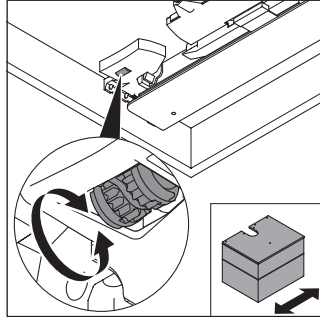

21 # 238250/238260/238280/238210

22

23

24

25

26

27

28

29

30

31

32

33