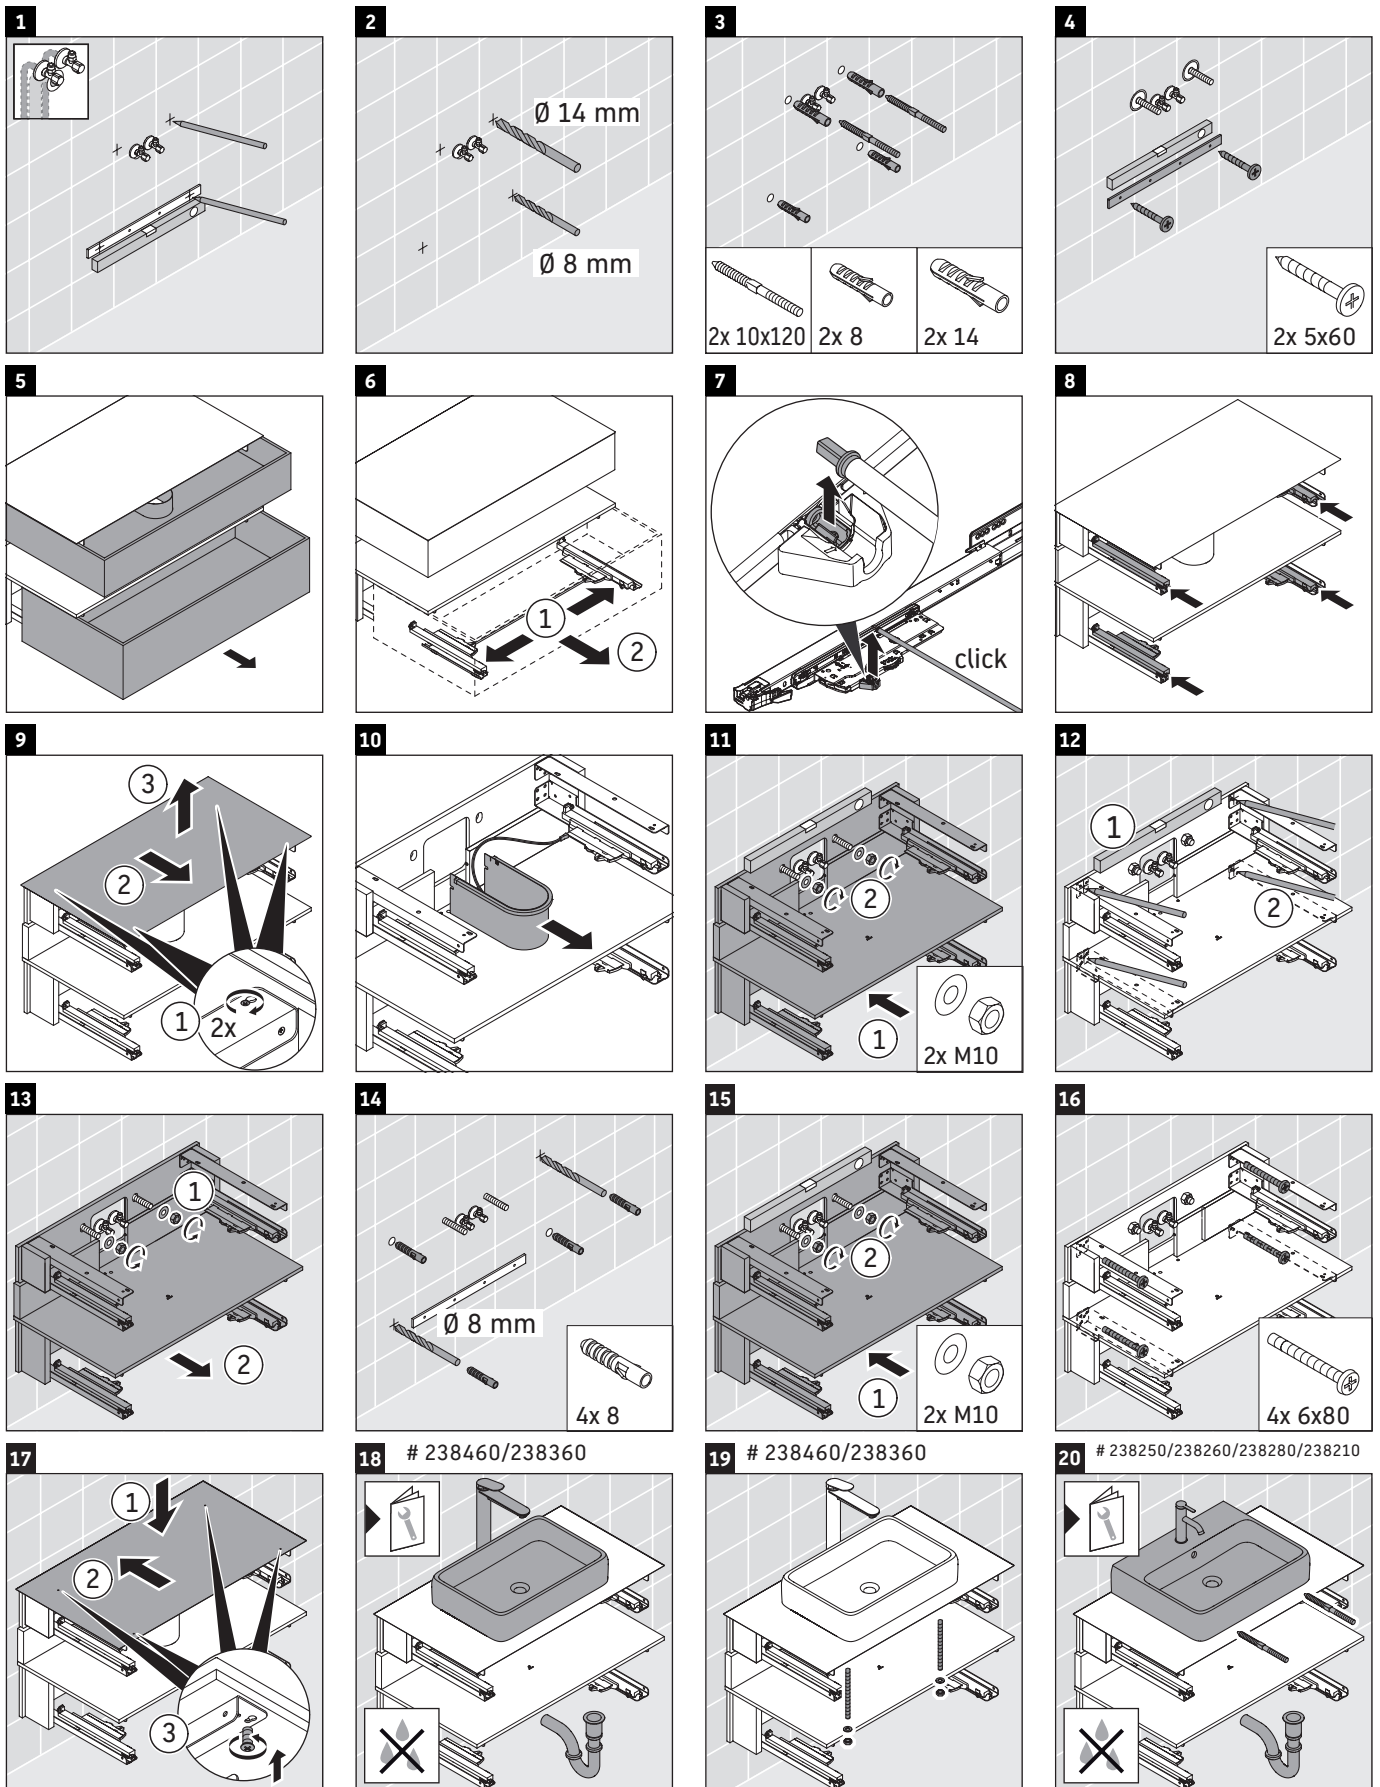

Qatego

QA 4732

Mounting instructions

A	B	$X + W = 900$
610	660	

Instructions for use

The bathroom furniture range complies with the standards and guidelines applicable at the time of delivery and is designed for use in bathrooms. Direct contact with water should be avoided, for example, when showering.

We reserve the right to make technical improvements and design modifications to the products illustrated.

21 # 238250/238260/238280/238210

22

23

24

25

26

27

28

29

30

31

32

33