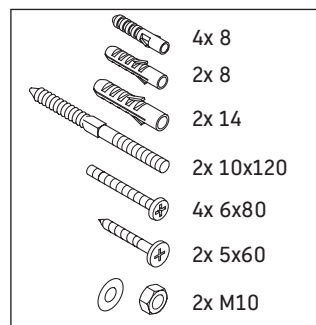

Qatego

QA 4732

Mounting instructions

A	B	$X + W = 900$
610	660	

Instructions for use

The bathroom furniture range complies with the standards and guidelines applicable at the time of delivery and is designed for use in bathrooms. Direct contact with water should be avoided, for example, when showering.

We reserve the right to make technical improvements and design modifications to the products illustrated.

21 # 238250/238260/238280/238210

22

23

24

25

26

27