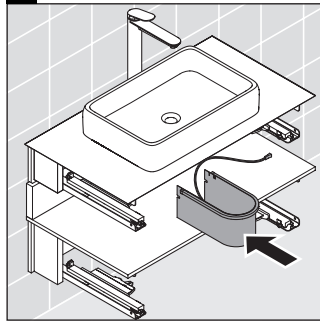

21 # 238250/238260/238280/238210

22

23

24

25

26

27

28

29

30

31

32

33