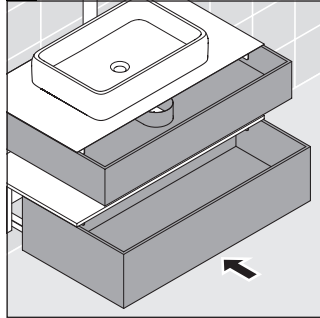

Qatego

QA 4732

Mounting instructions

A	B	$X + W = 900$
610	660	

Instructions for use

The bathroom furniture range complies with the standards and guidelines applicable at the time of delivery and is designed for use in bathrooms. Direct contact with water should be avoided, for example, when showering.

We reserve the right to make technical improvements and design modifications to the products illustrated.

21 # 238250/238260/238280/238210

22

23

24

25

26

27