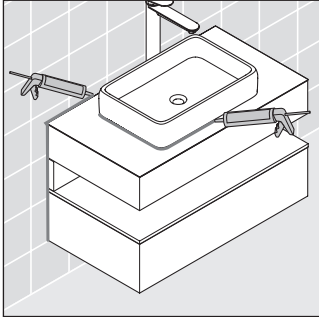

21 # 238250/238260/238280/238210

22

23

24

25

26

27

28

29

30

31

32

33