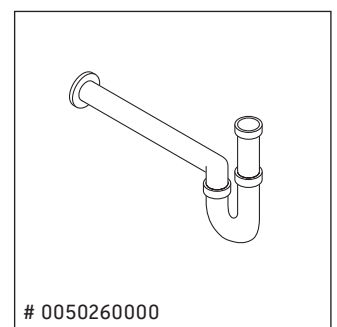

Qatego

QA 4730

Mounting instructions

Instructions for use

The bathroom furniture range complies with the standards and guidelines applicable at the time of delivery and is designed for use in bathrooms. Direct contact with water should be avoided, for example, when showering.

We reserve the right to make technical improvements and design modifications to the products illustrated.

21 # 238250/238260

22

23

24

25

26

27