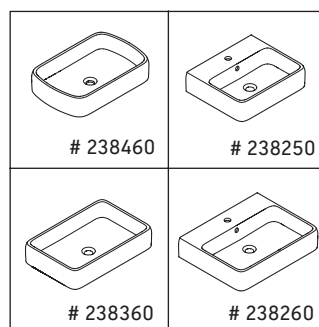

Qatego

QA 4730

Mounting instructions

Instructions for use

The bathroom furniture range complies with the standards and guidelines applicable at the time of delivery and is designed for use in bathrooms. Direct contact with water should be avoided, for example, when showering.