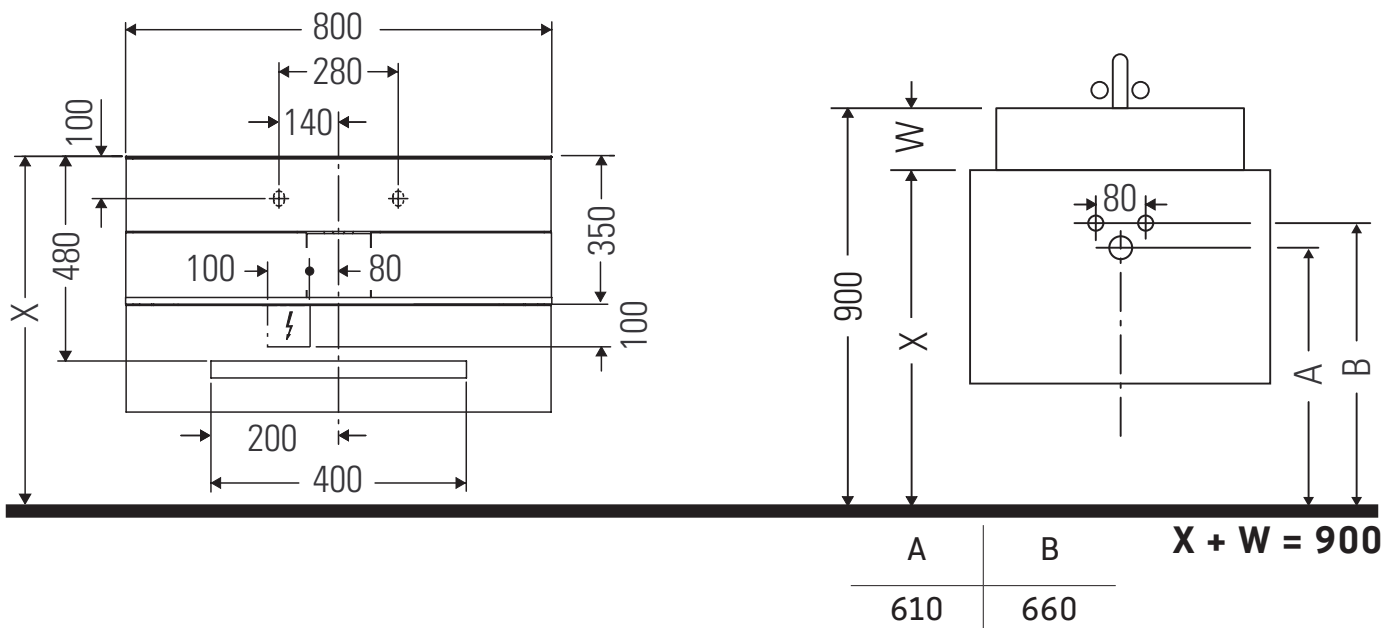

Qatego

QA 4730

Mounting instructions

Instructions for use

The bathroom furniture range complies with the standards and guidelines applicable at the time of delivery and is designed for use in bathrooms. Direct contact with water should be avoided, for example, when showering.