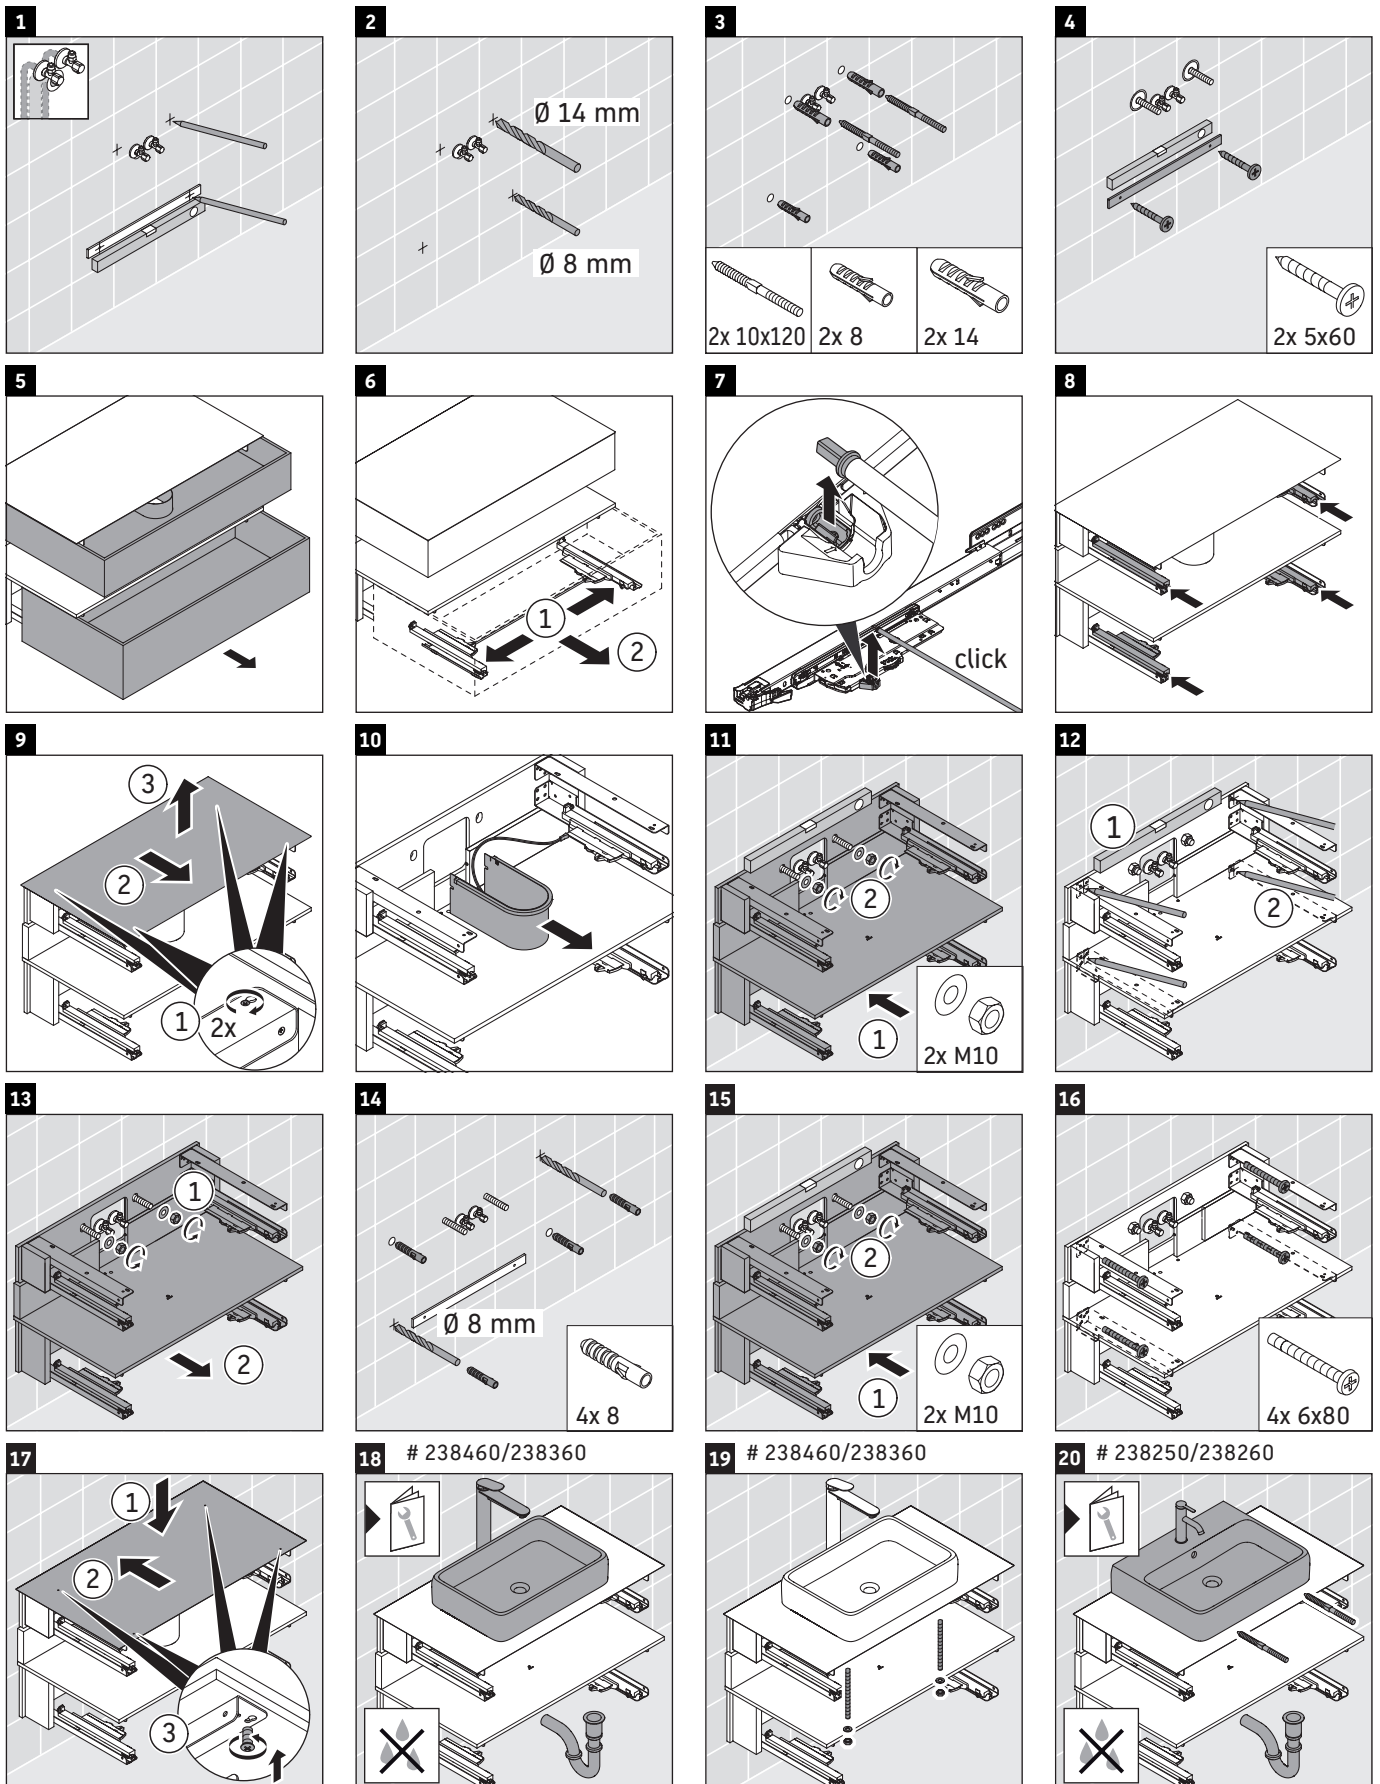

Qatego

QA 4730

Mounting instructions

Instructions for use

The bathroom furniture range complies with the standards and guidelines applicable at the time of delivery and is designed for use in bathrooms. Direct contact with water should be avoided, for example, when showering.

We reserve the right to make technical improvements and design modifications to the products illustrated.

21 # 238250/238260

22

23

24

25

26

27

28

29

30

31

32

33