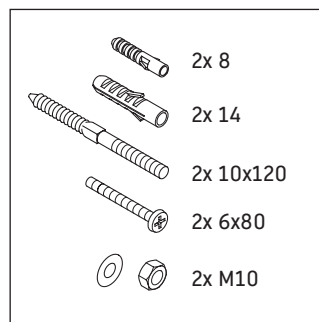

Qatego

QA 4691

Mounting instructions

Instructions for use

The bathroom furniture range complies with the standards and guidelines applicable at the time of delivery and is designed for use in bathrooms. Direct contact with water should be avoided, for example, when showering.