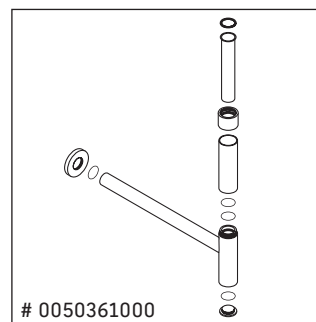

Qatego

QA 4691

Mounting instructions

Instructions for use

The bathroom furniture range complies with the standards and guidelines applicable at the time of delivery and is designed for use in bathrooms. Direct contact with water should be avoided, for example, when showering.