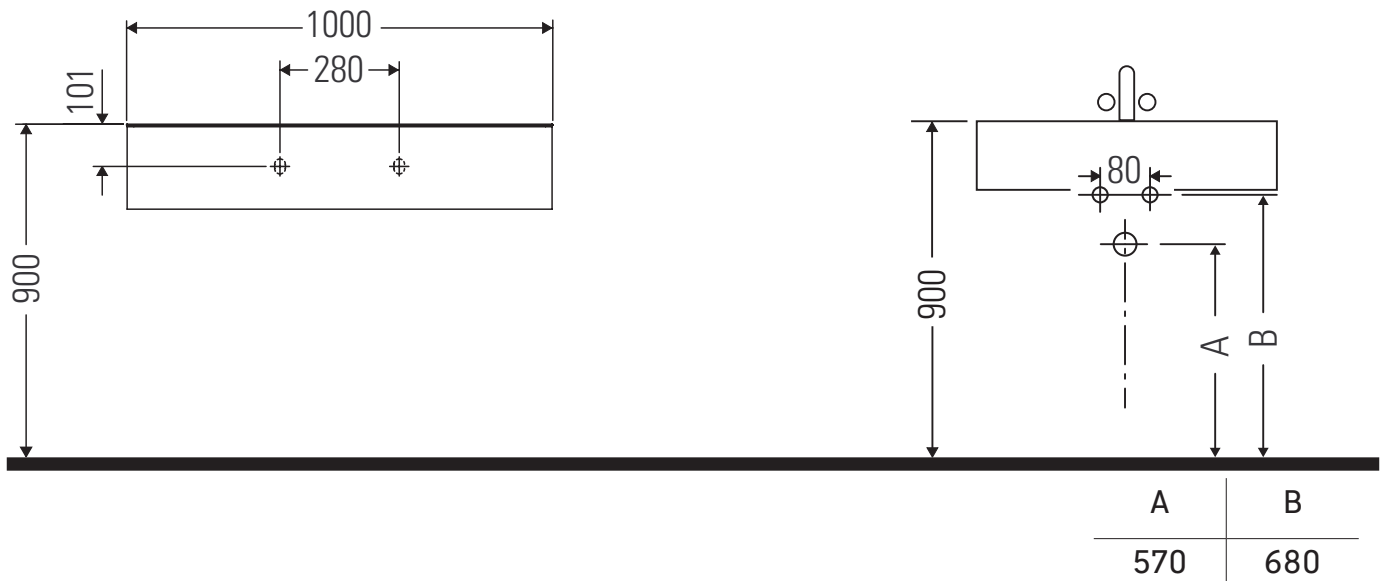

Qatego

QA 4691

Mounting instructions

Instructions for use

The bathroom furniture range complies with the standards and guidelines applicable at the time of delivery and is designed for use in bathrooms. Direct contact with water should be avoided, for example, when showering.