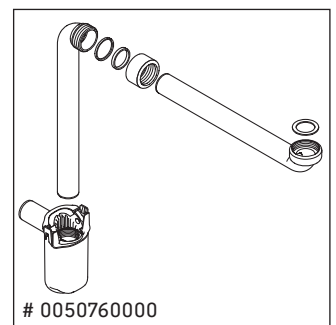

Qatego

QA 4396

Mounting instructions

Instructions for use

The bathroom furniture range complies with the standards and guidelines applicable at the time of delivery and is designed for use in bathrooms. Direct contact with water should be avoided, for example, when showering.