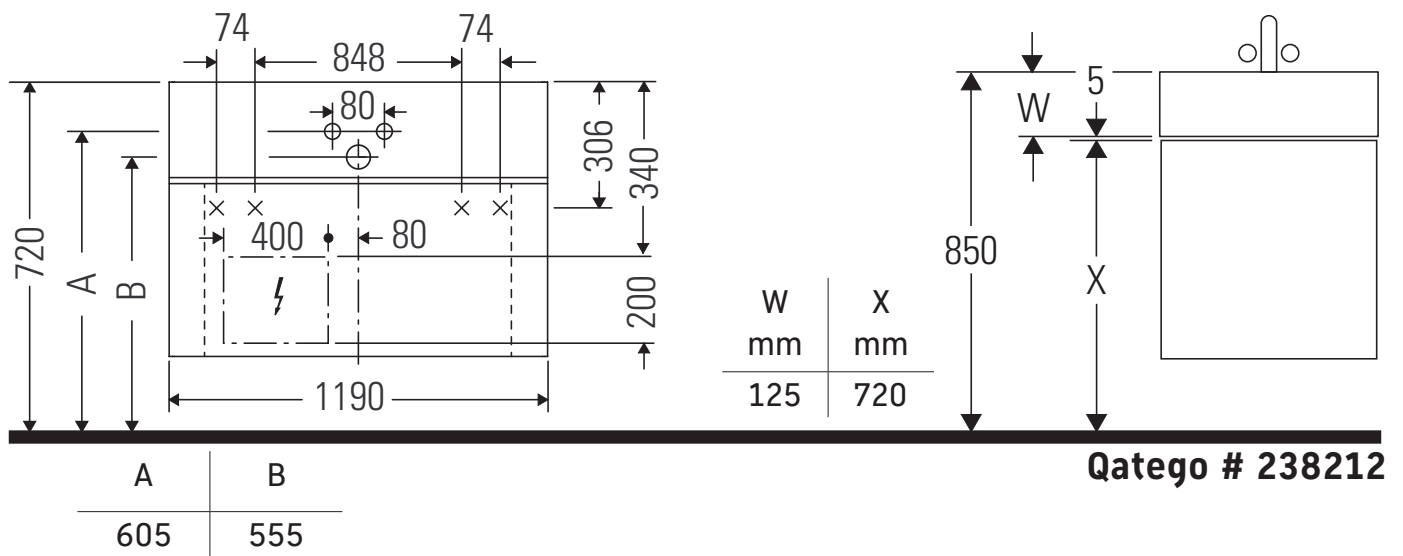

Qatego

QA 4396

Mounting instructions

Instructions for use

The bathroom furniture range complies with the standards and guidelines applicable at the time of delivery and is designed for use in bathrooms. Direct contact with water should be avoided, for example, when showering.