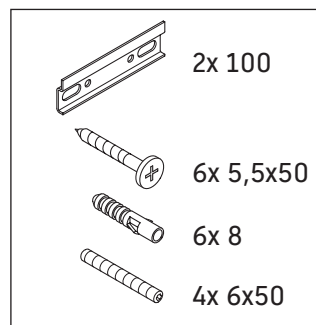

Qatego

QA 4396

Mounting instructions

Instructions for use

The bathroom furniture range complies with the standards and guidelines applicable at the time of delivery and is designed for use in bathrooms. Direct contact with water should be avoided, for example, when showering.