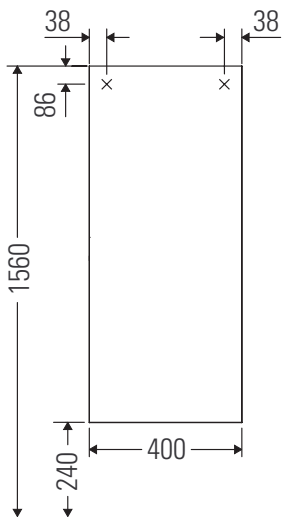

Qatego

QA 1345 L/R

Mounting instructions

Instructions for use

The bathroom furniture range complies with the standards and guidelines applicable at the time of delivery and is designed for use in bathrooms. Direct contact with water should be avoided, for example, when showering.