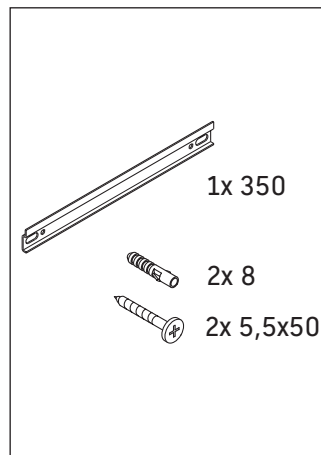

Qatego

QA 1345 L/R

Mounting instructions

Instructions for use

The bathroom furniture range complies with the standards and guidelines applicable at the time of delivery and is designed for use in bathrooms. Direct contact with water should be avoided, for example, when showering.