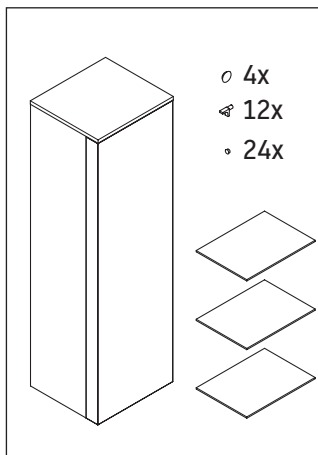

Qatego

QA 1345 L/R

Mounting instructions

Instructions for use

The bathroom furniture range complies with the standards and guidelines applicable at the time of delivery and is designed for use in bathrooms. Direct contact with water should be avoided, for example, when showering.