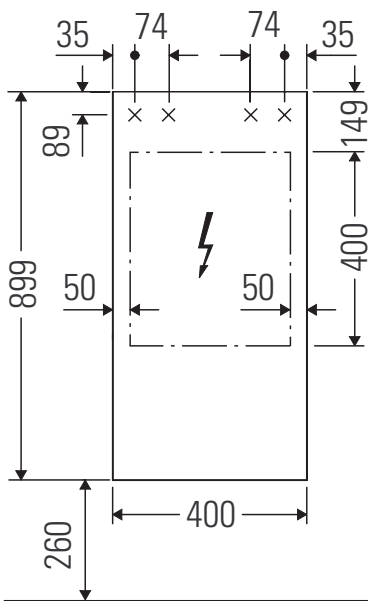

Vitrium

VT 1355 L/R

Mounting instructions

Instructions for use

The bathroom furniture range complies with the standards and guidelines applicable at the time of delivery and is designed for use in bathrooms. Direct contact with water should be avoided, for example, when showering.