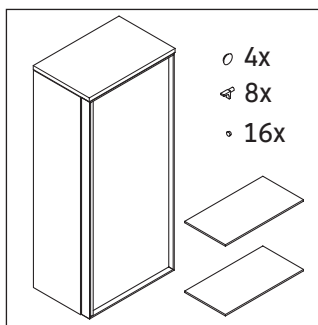

Vitrium

VT 1355 L/R

Mounting instructions

Instructions for use

The bathroom furniture range complies with the standards and guidelines applicable at the time of delivery and is designed for use in bathrooms. Direct contact with water should be avoided, for example, when showering.