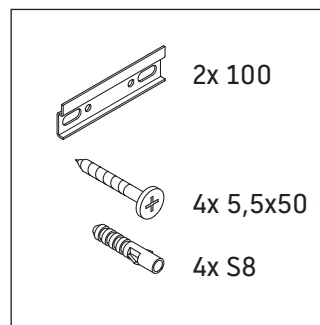

Vitrium

VT 1355 L/R

Mounting instructions

Instructions for use

The bathroom furniture range complies with the standards and guidelines applicable at the time of delivery and is designed for use in bathrooms. Direct contact with water should be avoided, for example, when showering.