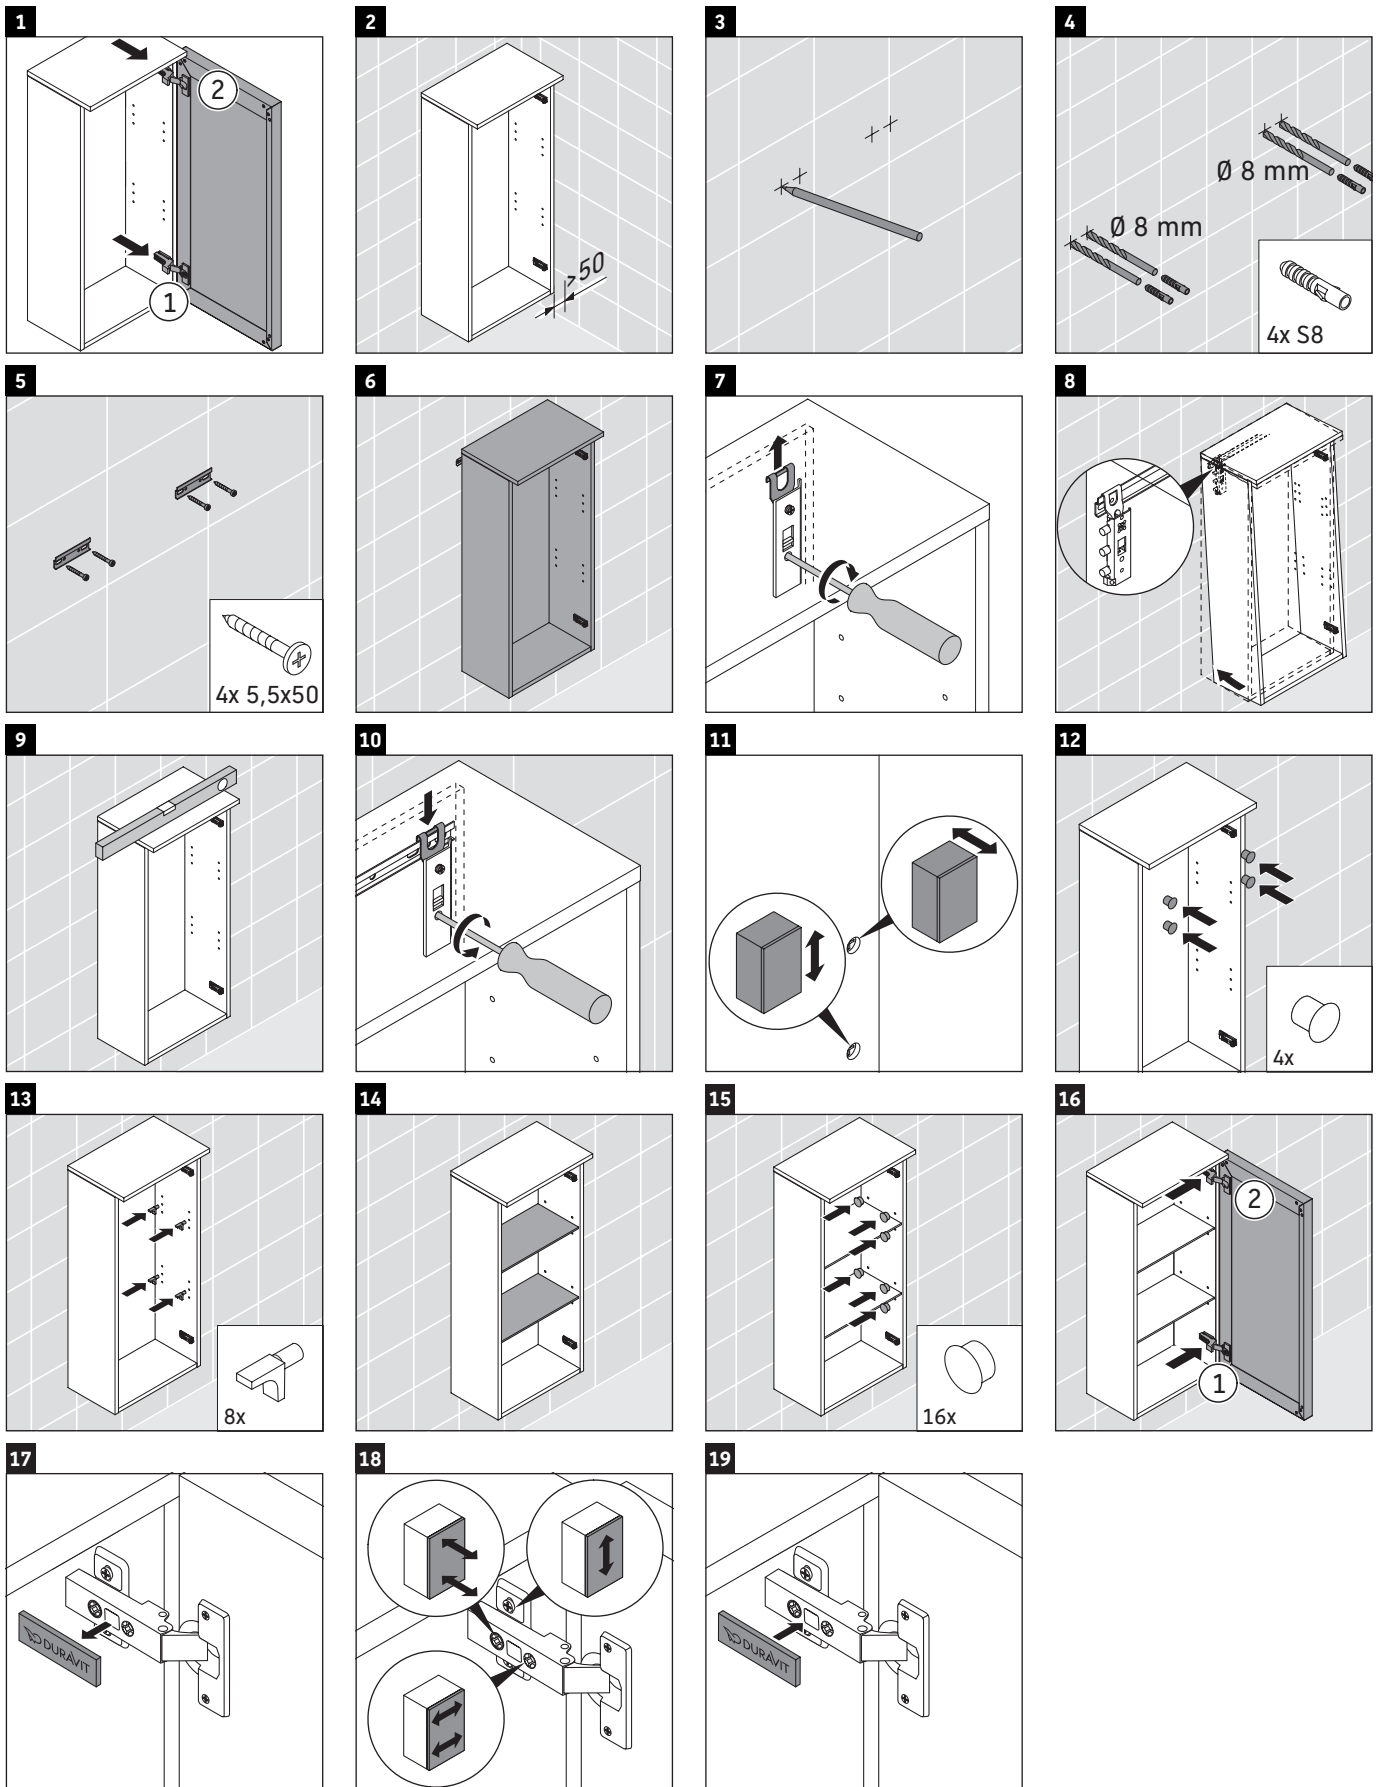

Duravit AG, Werderstr. 36, 78132 Hornberg, Germany, Phone +49 78 33 700, Fax +49 78 33 70 289, info@duravit.de, www.duravit.de