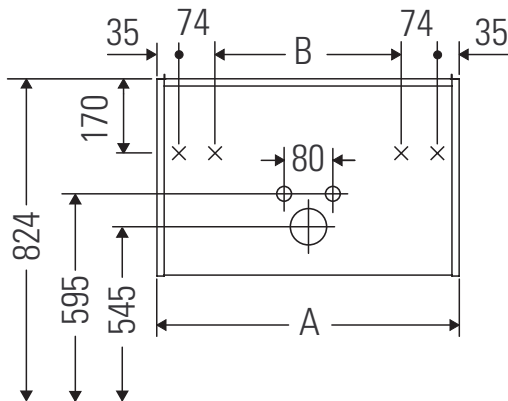

Ketho.2

K2 5065

Mounting instructions

A	B	W	X
mm	mm	mm	mm
1210	992	26	824

ME by Starck # 233612 / # 236112..00

A	B	W	X
mm	mm	mm	mm
1210	992	26	824

ME by Starck # 236112..24

Instructions for use