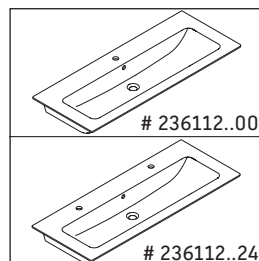

Ketho.2

K2 5065

Mounting instructions

A	B	W	X
mm	mm	mm	mm
1210	992	26	824

ME by Starck # 233612 / # 236112..00

A	B	W	X
mm	mm	mm	mm
1210	992	26	824

ME by Starck # 236112..24

Instructions for use