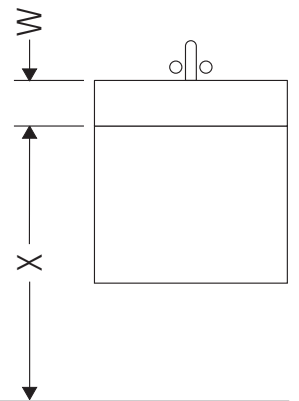

Ketho.2

K2 5065

Mounting instructions

A	B	W	X
mm	mm	mm	mm
1210	992	26	824

ME by Starck # 233612 / # 236112..00

A	B	W	X
mm	mm	mm	mm
1210	992	26	824

ME by Starck # 236112..24

Instructions for use