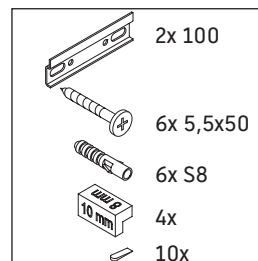

Ketho.2

K2 5065

Mounting instructions

A	B	W	X
mm	mm	mm	mm
1210	992	26	824

ME by Starck # 233612 / # 236112..00

A	B	W	X
mm	mm	mm	mm
1210	992	26	824

ME by Starck # 236112..24

Instructions for use