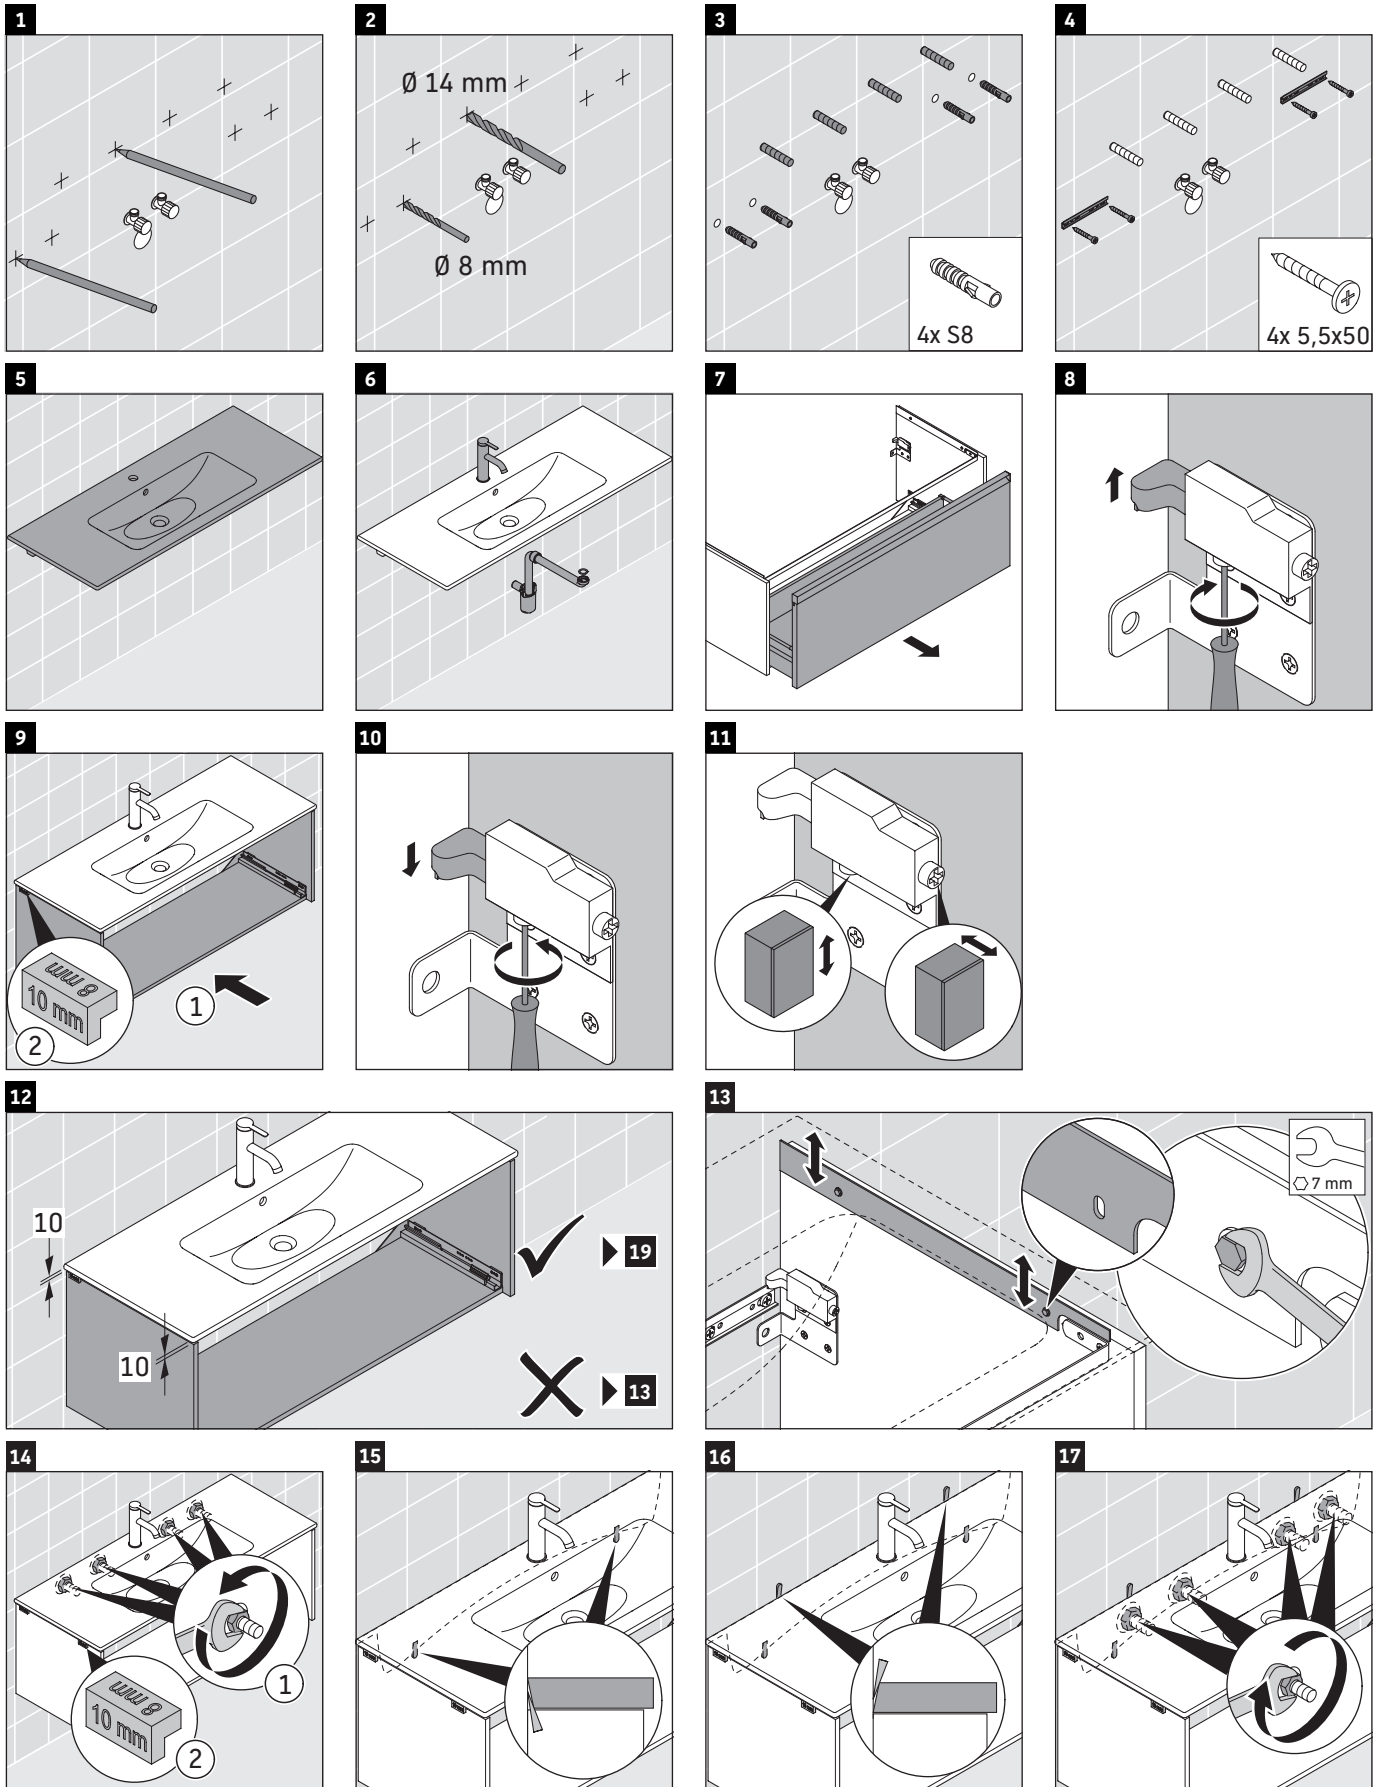

Order no. K25065/22.03.1