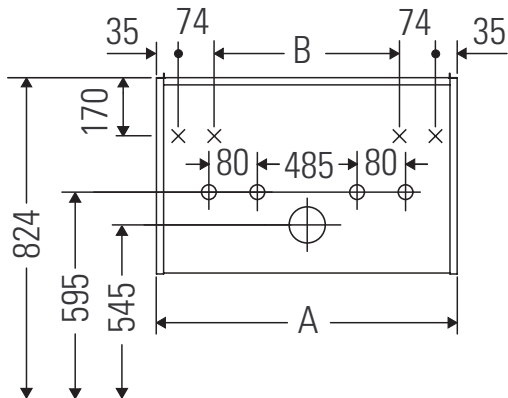

Ketho.2

K2 5065

Mounting instructions

A	B	W	X
mm	mm	mm	mm
1210	992	26	824

ME by Starck # 233612 / # 236112..00

A	B	W	X
mm	mm	mm	mm
1210	992	26	824

ME by Starck # 236112..24

Instructions for use