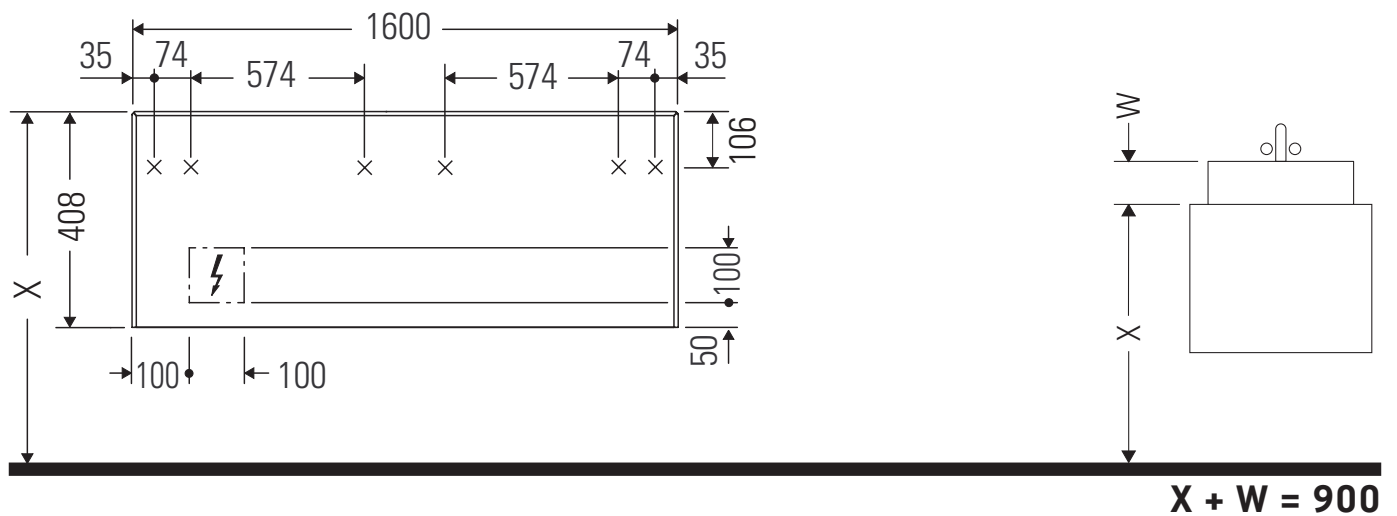

White Tulip

WT 4996 B

Mounting instructions

Instructions for use

The bathroom furniture range complies with the standards and guidelines applicable at the time of delivery and is designed for use in bathrooms. Direct contact with water should be avoided, for example, when showering.

We reserve the right to make technical improvements and design modifications to the products illustrated.