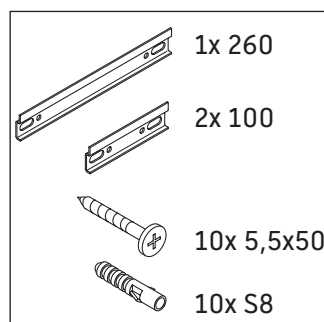

White Tulip

WT 4996 B

Mounting instructions

Instructions for use

The bathroom furniture range complies with the standards and guidelines applicable at the time of delivery and is designed for use in bathrooms. Direct contact with water should be avoided, for example, when showering.

We reserve the right to make technical improvements and design modifications to the products illustrated.