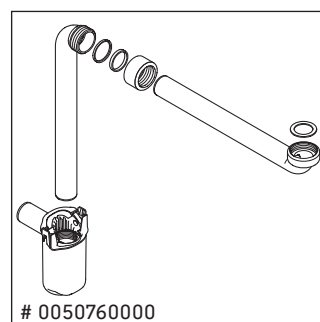

## Mounting instructions

White Tulip # 236243