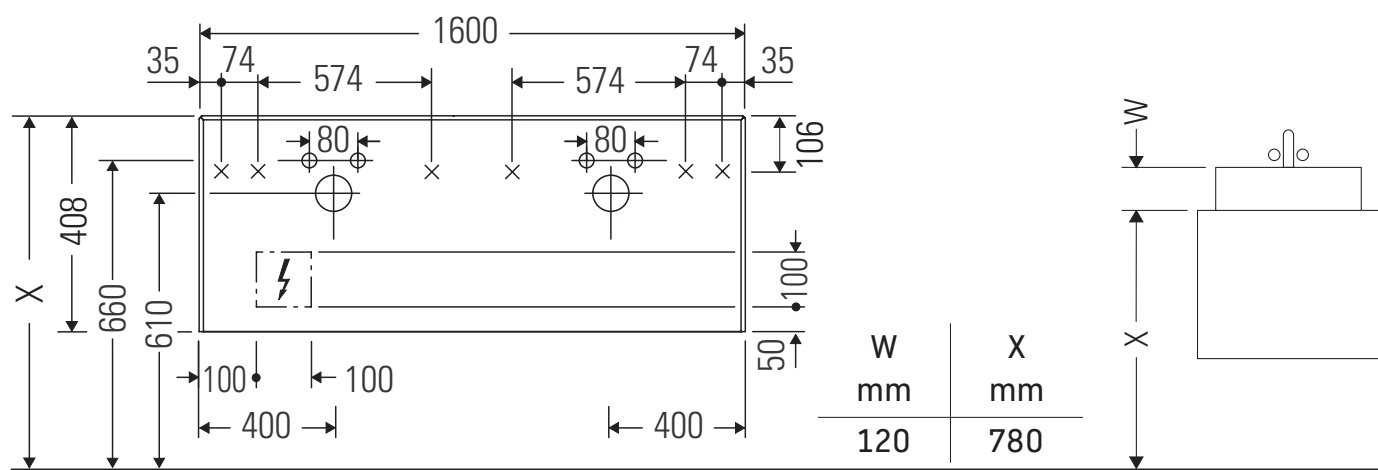

## Mounting instructions

White Tulip # 236243