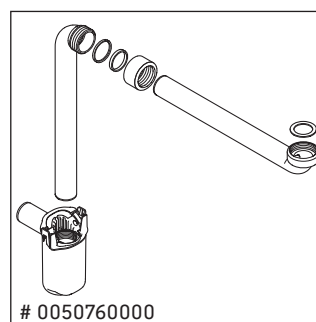

White Tulip

WT 4996 B

Mounting instructions

Instructions for use

The bathroom furniture range complies with the standards and guidelines applicable at the time of delivery and is designed for use in bathrooms. Direct contact with water should be avoided, for example, when showering.

We reserve the right to make technical improvements and design modifications to the products illustrated.