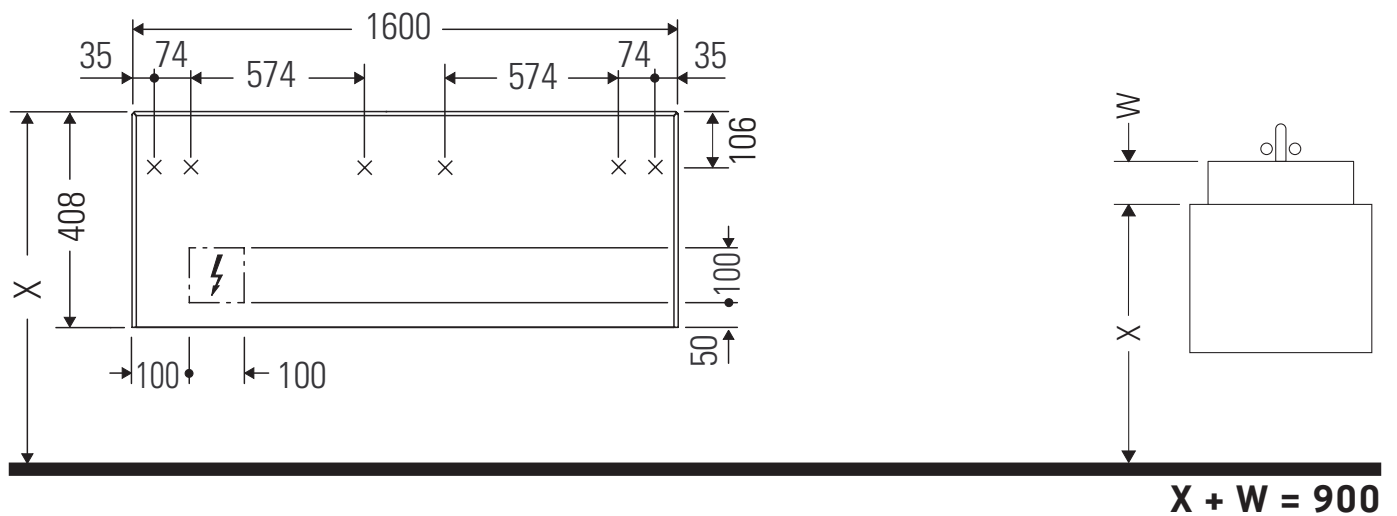

White Tulip

WT 4868 B

Mounting instructions

Instructions for use

The bathroom furniture range complies with the standards and guidelines applicable at the time of delivery and is designed for use in bathrooms. Direct contact with water should be avoided, for example, when showering.

We reserve the right to make technical improvements and design modifications to the products illustrated.