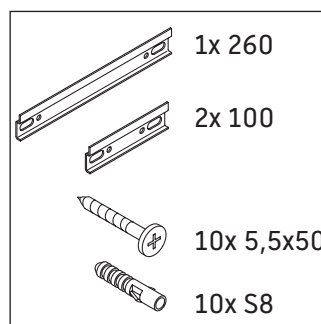

White Tulip

WT 4868 B

Mounting instructions

Instructions for use

The bathroom furniture range complies with the standards and guidelines applicable at the time of delivery and is designed for use in bathrooms. Direct contact with water should be avoided, for example, when showering.

We reserve the right to make technical improvements and design modifications to the products illustrated.