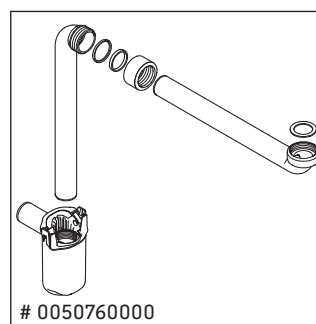

White Tulip # WT 4867 L/R

Mounting instructions

Instructions for use

The bathroom furniture range complies with the standards and guidelines applicable at the time of delivery and is designed for use in bathrooms. Direct contact with water should be avoided, for example, when showering.

We reserve the right to make technical improvements and design modifications to the products illustrated.