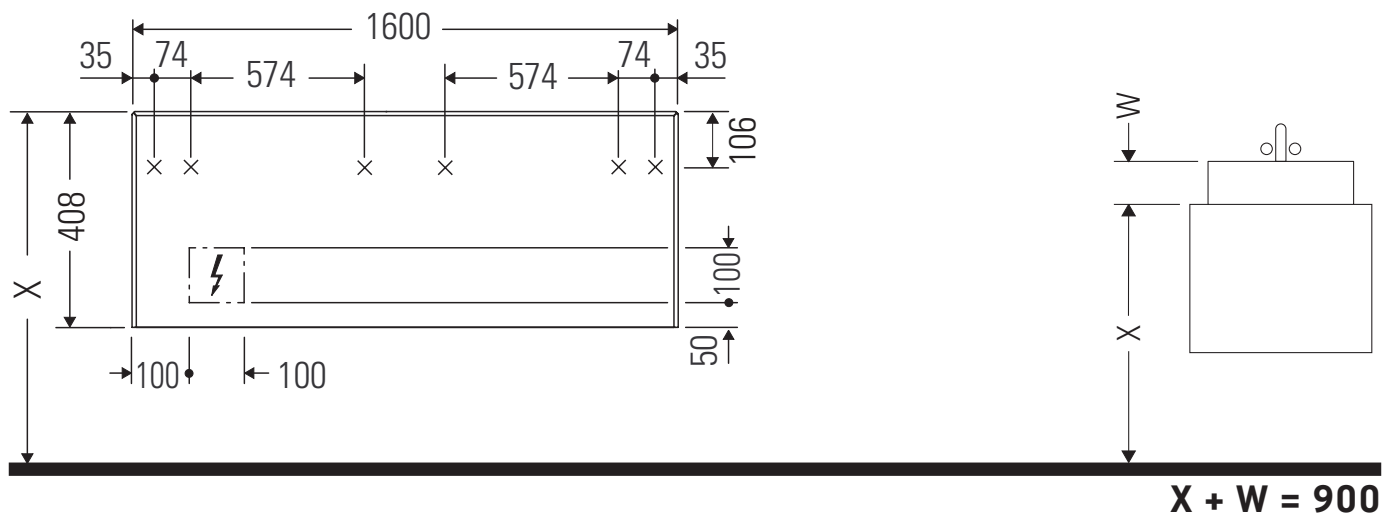

White Tulip # WT 4867 L/R

Mounting instructions

Instructions for use

The bathroom furniture range complies with the standards and guidelines applicable at the time of delivery and is designed for use in bathrooms. Direct contact with water should be avoided, for example, when showering.

We reserve the right to make technical improvements and design modifications to the products illustrated.