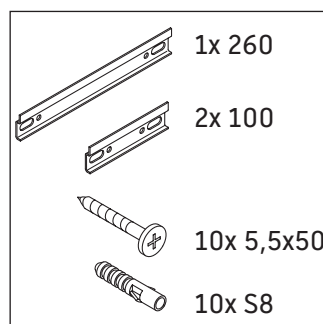

White Tulip # WT 4867 L/R

Mounting instructions

Instructions for use

The bathroom furniture range complies with the standards and guidelines applicable at the time of delivery and is designed for use in bathrooms. Direct contact with water should be avoided, for example, when showering.

We reserve the right to make technical improvements and design modifications to the products illustrated.