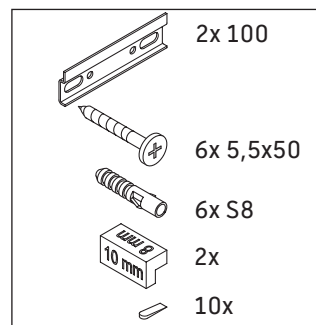

XSquare

XS 4399

Mounting instructions

Soleil by Starck # 237780

Instructions for use

The bathroom furniture range complies with the standards and guidelines applicable at the time of delivery and is designed for use in bathrooms. Direct contact with water should be avoided, for example, when showering.