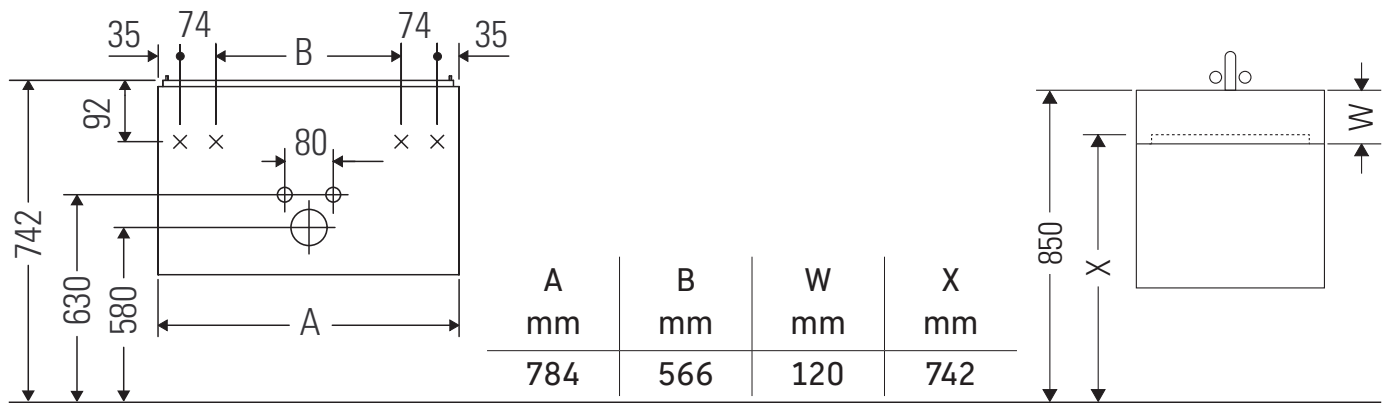

XSquare

XS 4399

Mounting instructions

Soleil by Starck # 237780

Instructions for use

The bathroom furniture range complies with the standards and guidelines applicable at the time of delivery and is designed for use in bathrooms. Direct contact with water should be avoided, for example, when showering.