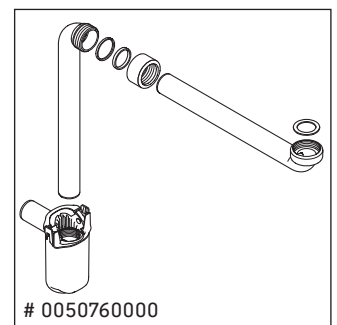

XSquare

XS 4399

Mounting instructions

Soleil by Starck # 237780

Instructions for use

The bathroom furniture range complies with the standards and guidelines applicable at the time of delivery and is designed for use in bathrooms. Direct contact with water should be avoided, for example, when showering.