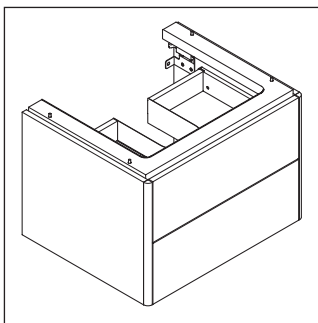

XSquare

XS 4399

Mounting instructions

Soleil by Starck # 237780

Instructions for use

The bathroom furniture range complies with the standards and guidelines applicable at the time of delivery and is designed for use in bathrooms. Direct contact with water should be avoided, for example, when showering.