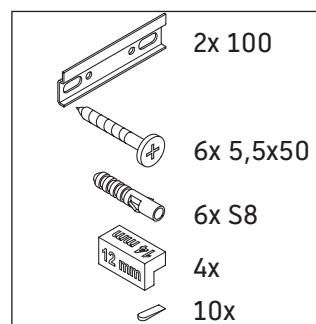

Ketho.2

K2 5286

Mounting instructions

Instructions for use

The bathroom furniture range complies with the standards and guidelines applicable at the time of delivery and is designed for use in bathrooms. Direct contact with water should be avoided, for example, when showering.