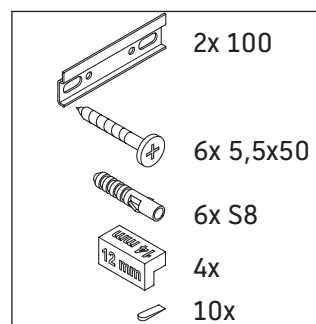

Ketho.2

K2 5285

Mounting instructions

Instructions for use

The bathroom furniture range complies with the standards and guidelines applicable at the time of delivery and is designed for use in bathrooms. Direct contact with water should be avoided, for example, when showering.