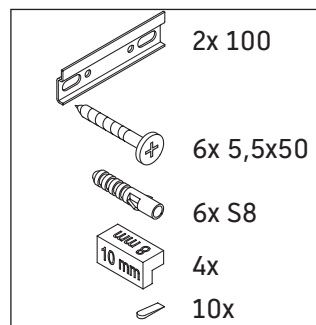

Ketho.2

K2 5282

Mounting instructions

Instructions for use

The bathroom furniture range complies with the standards and guidelines applicable at the time of delivery and is designed for use in bathrooms. Direct contact with water should be avoided, for example, when showering.