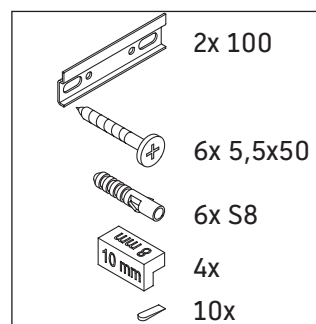

Ketho.2

K2 5281

Mounting instructions

Instructions for use

The bathroom furniture range complies with the standards and guidelines applicable at the time of delivery and is designed for use in bathrooms. Direct contact with water should be avoided, for example, when showering.