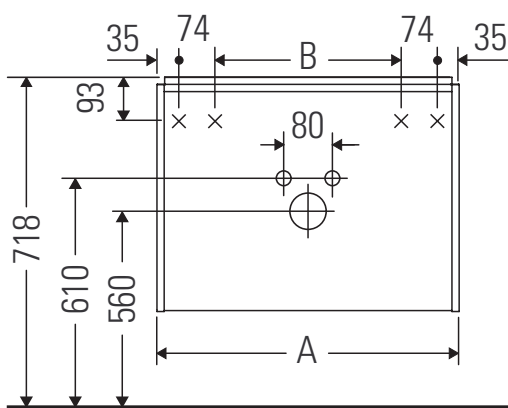

Ketho.2

K2 5277

Mounting instructions

A	B	W	X
mm	mm	mm	mm
784	566	135	718

Vero Air # 235080

Instructions for use

The bathroom furniture range complies with the standards and guidelines applicable at the time of delivery and is designed for use in bathrooms. Direct contact with water should be avoided, for example, when showering.