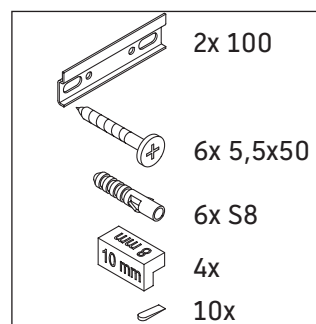

Ketho.2

K2 5277

Mounting instructions

A	B	W	X
mm	mm	mm	mm
784	566	135	718

Vero Air # 235080

Instructions for use

The bathroom furniture range complies with the standards and guidelines applicable at the time of delivery and is designed for use in bathrooms. Direct contact with water should be avoided, for example, when showering.