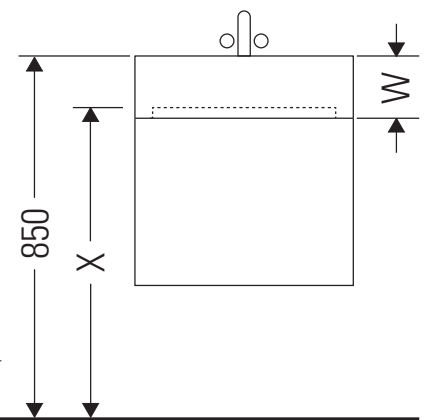

Ketho.2

K2 5277

Mounting instructions

A	B	W	X
mm	mm	mm	mm
784	566	135	718

Vero Air # 235080

Instructions for use

The bathroom furniture range complies with the standards and guidelines applicable at the time of delivery and is designed for use in bathrooms. Direct contact with water should be avoided, for example, when showering.