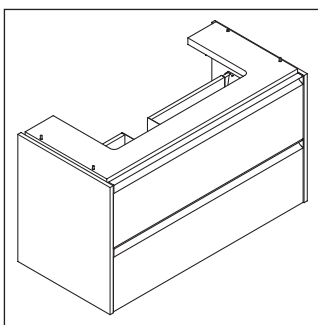

Ketho.2

K2 5277

Mounting instructions

A	B	W	X
mm	mm	mm	mm
784	566	135	718

Vero Air # 235080

Instructions for use

The bathroom furniture range complies with the standards and guidelines applicable at the time of delivery and is designed for use in bathrooms. Direct contact with water should be avoided, for example, when showering.