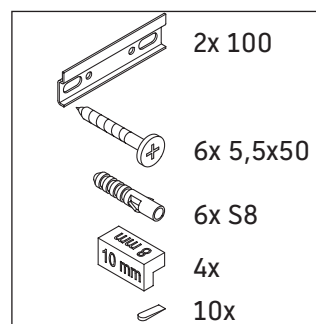

Ketho.2

K2 5276

Mounting instructions

A	B	W	X
mm	mm	mm	mm
684	466	135	718

Vero Air # 235070

Instructions for use

The bathroom furniture range complies with the standards and guidelines applicable at the time of delivery and is designed for use in bathrooms. Direct contact with water should be avoided, for example, when showering.