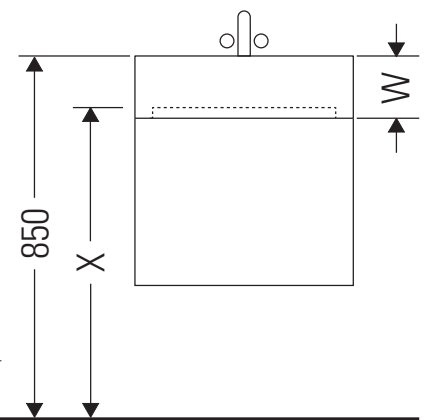

Ketho.2

K2 5276

Mounting instructions

A	B	W	X
mm	mm	mm	mm
684	466	135	718

Vero Air # 235070

Instructions for use

The bathroom furniture range complies with the standards and guidelines applicable at the time of delivery and is designed for use in bathrooms. Direct contact with water should be avoided, for example, when showering.