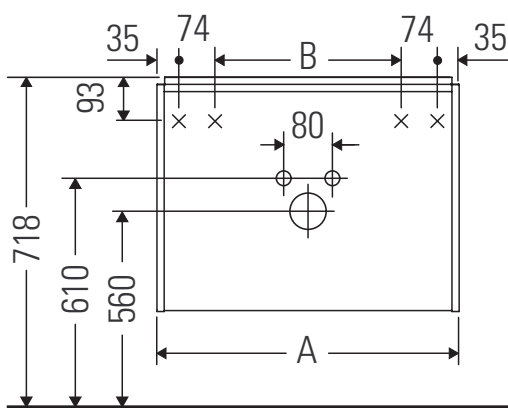

Ketho.2

K2 5276

Mounting instructions

A	B	W	X
mm	mm	mm	mm
684	466	135	718

Vero Air # 235070

Instructions for use

The bathroom furniture range complies with the standards and guidelines applicable at the time of delivery and is designed for use in bathrooms. Direct contact with water should be avoided, for example, when showering.