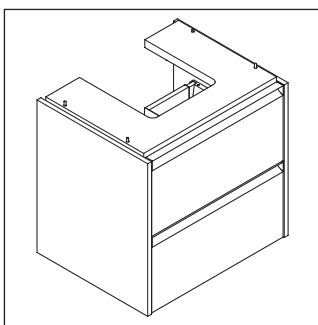

Ketho.2

K2 5276

Mounting instructions

A	B	W	X
mm	mm	mm	mm
684	466	135	718

Vero Air # 235070

Instructions for use

The bathroom furniture range complies with the standards and guidelines applicable at the time of delivery and is designed for use in bathrooms. Direct contact with water should be avoided, for example, when showering.