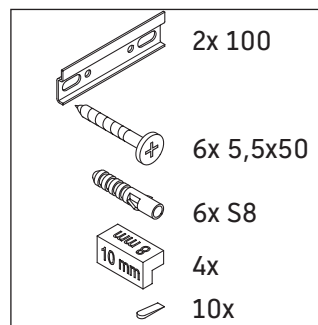

## Mounting instructions

Vero Air # 235060