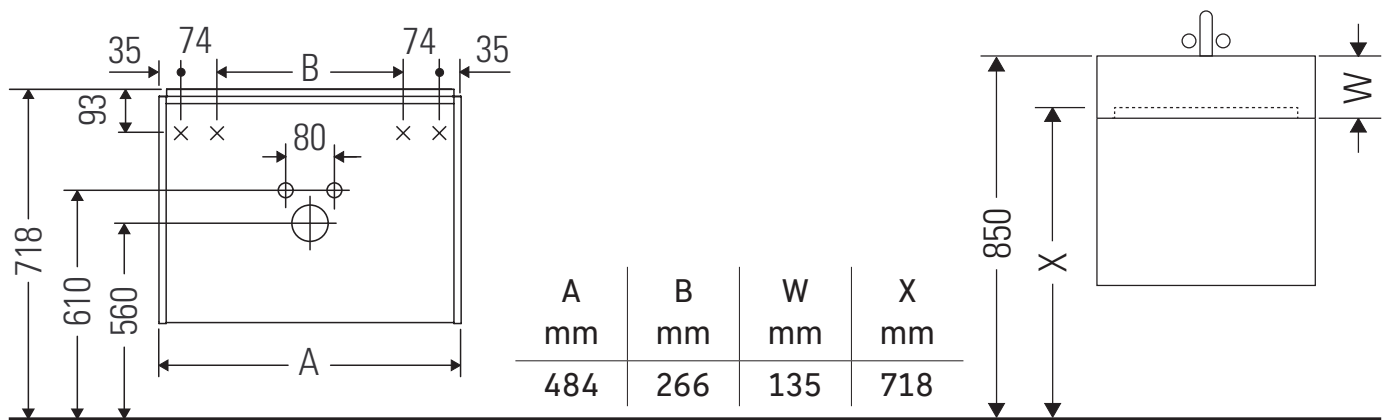

Ketho.2

K2 5274

Mounting instructions

Vero Air # 235050

Instructions for use

The bathroom furniture range complies with the standards and guidelines applicable at the time of delivery and is designed for use in bathrooms. Direct contact with water should be avoided, for example, when showering.