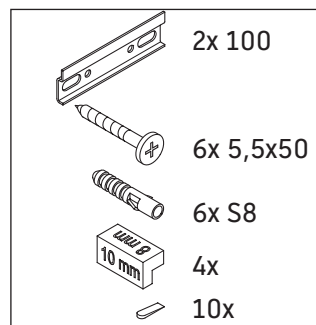

Ketho.2

K2 5274

Mounting instructions

Vero Air # 235050

Instructions for use

The bathroom furniture range complies with the standards and guidelines applicable at the time of delivery and is designed for use in bathrooms. Direct contact with water should be avoided, for example, when showering.