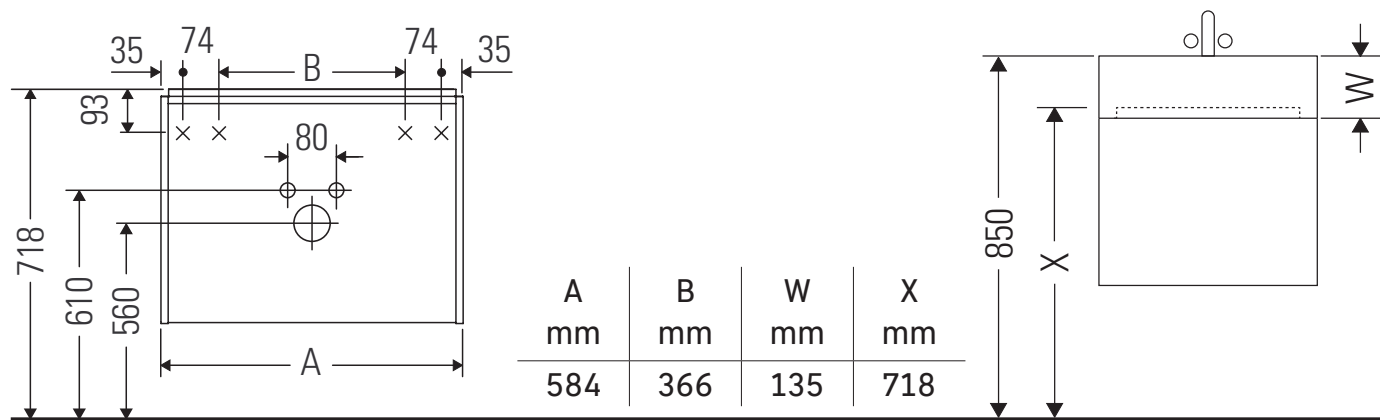

Ketho.2

K2 5273

Mounting instructions

Vero Air # 236860

Instructions for use

The bathroom furniture range complies with the standards and guidelines applicable at the time of delivery and is designed for use in bathrooms. Direct contact with water should be avoided, for example, when showering.