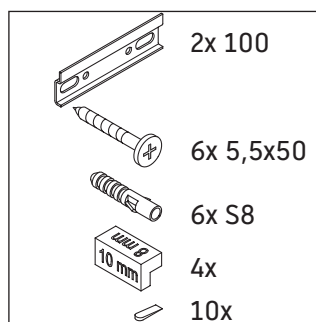

Ketho.2

K2 5273

Mounting instructions

Vero Air # 236860

Instructions for use

The bathroom furniture range complies with the standards and guidelines applicable at the time of delivery and is designed for use in bathrooms. Direct contact with water should be avoided, for example, when showering.