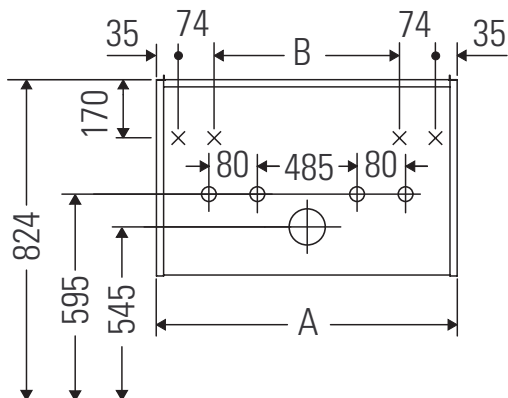

Ketho.2

K2 5265

Mounting instructions

A	B	W	X
mm	mm	mm	mm
1210	992	26	824

ME by Starck # 233612 / # 236112..00

A	B	W	X
mm	mm	mm	mm
1210	992	26	824

ME by Starck # 236112..24

Instructions for use