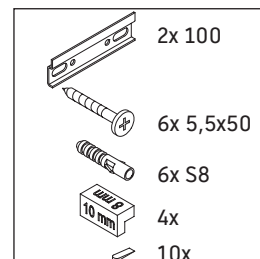

Ketho.2

K2 5265

Mounting instructions

A	B	W	X
mm	mm	mm	mm
1210	992	26	824

ME by Starck # 233612 / # 236112..00

A	B	W	X
mm	mm	mm	mm
1210	992	26	824

ME by Starck # 236112..24

Instructions for use