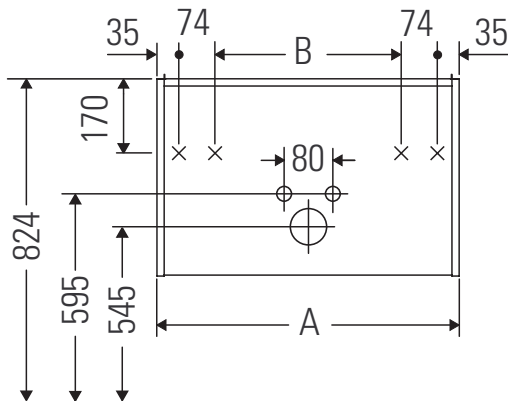

Ketho.2

K2 5265

Mounting instructions

A	B	W	X
mm	mm	mm	mm
1210	992	26	824

ME by Starck # 233612 / # 236112..00

A	B	W	X
mm	mm	mm	mm
1210	992	26	824

ME by Starck # 236112..24

Instructions for use