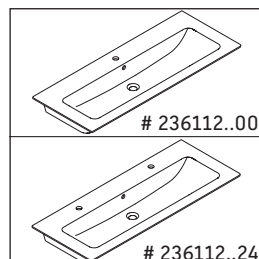

Ketho.2

K2 5265

Mounting instructions

A	B	W	X
mm	mm	mm	mm
1210	992	26	824

ME by Starck # 233612 / # 236112..00

A	B	W	X
mm	mm	mm	mm
1210	992	26	824

ME by Starck # 236112..24

Instructions for use