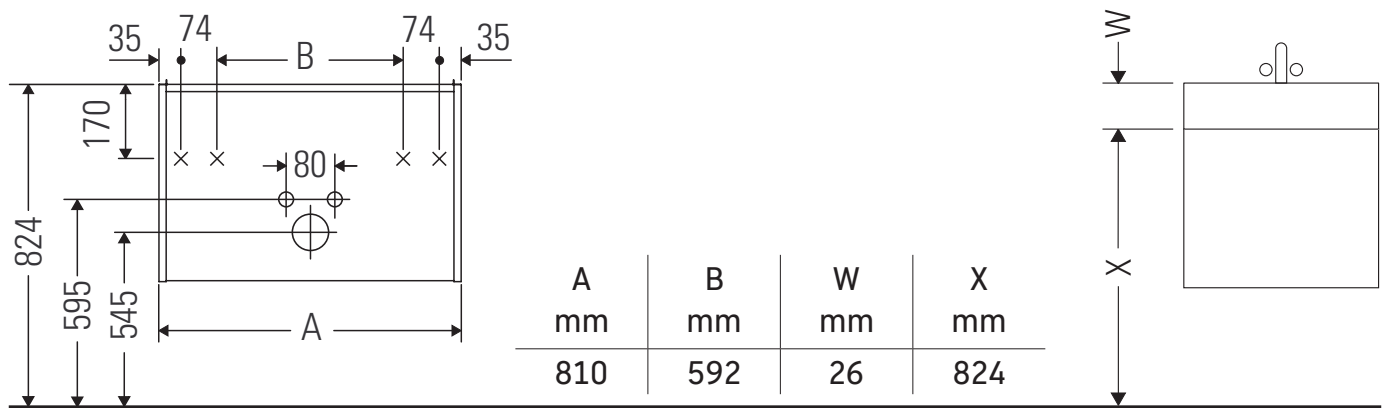

Ketho.2

K2 5263

Mounting instructions

ME by Starck # 233683

Instructions for use

The bathroom furniture range complies with the standards and guidelines applicable at the time of delivery and is designed for use in bathrooms. Direct contact with water should be avoided, for example, when showering.