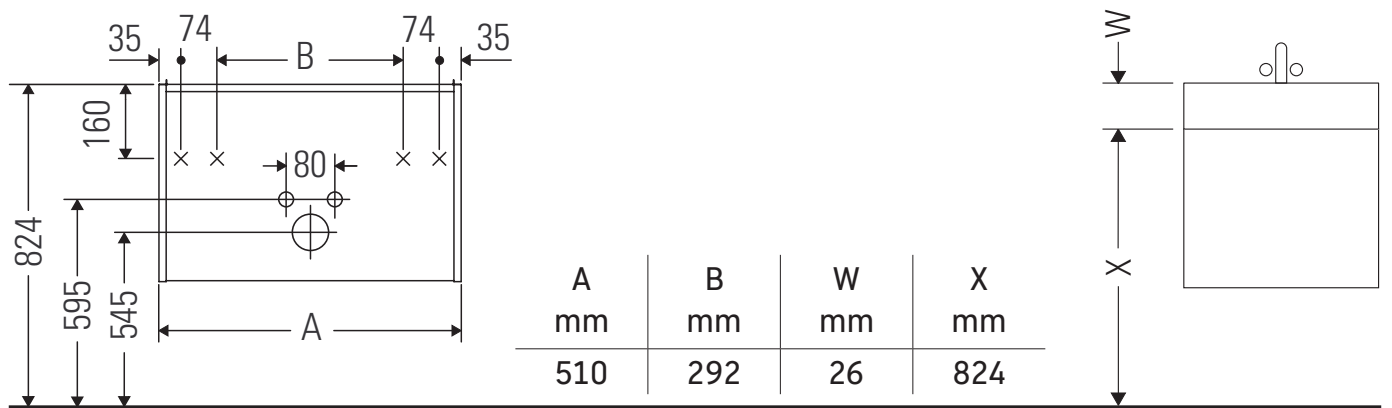

Ketho.2

K2 5261

Mounting instructions

ME by Starck # 233653

Instructions for use

The bathroom furniture range complies with the standards and guidelines applicable at the time of delivery and is designed for use in bathrooms. Direct contact with water should be avoided, for example, when showering.