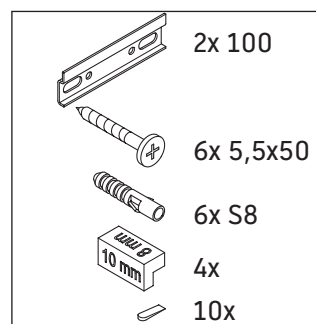

Ketho.2

K2 5261

Mounting instructions

ME by Starck # 233653

Instructions for use

The bathroom furniture range complies with the standards and guidelines applicable at the time of delivery and is designed for use in bathrooms. Direct contact with water should be avoided, for example, when showering.