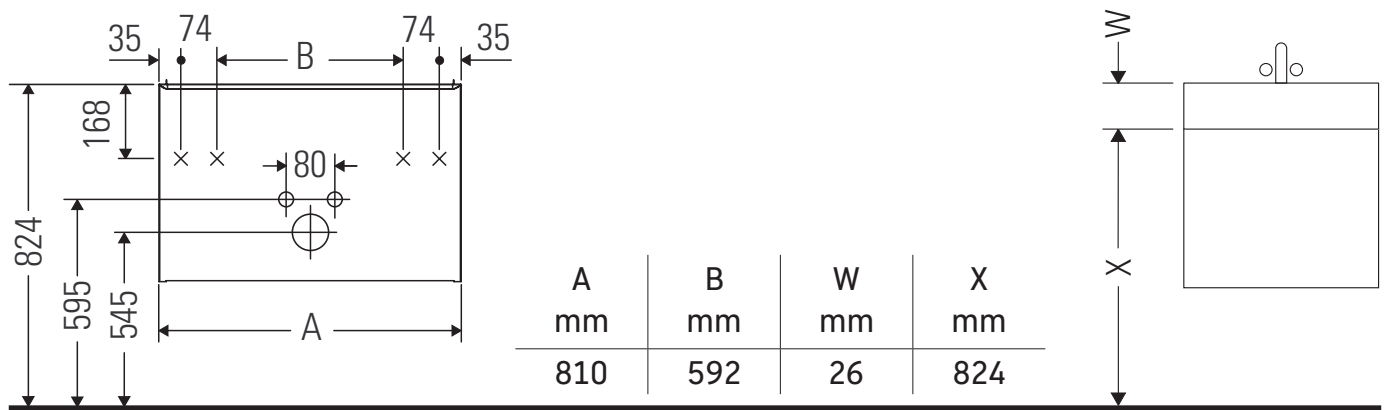

Ketho.2

K2 5256

Mounting instructions

ME by Starck # 234283

Instructions for use

The bathroom furniture range complies with the standards and guidelines applicable at the time of delivery and is designed for use in bathrooms. Direct contact with water should be avoided, for example, when showering.