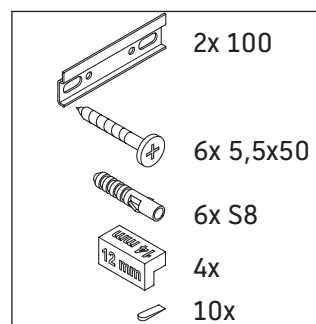

Ketho.2

K2 5083

Mounting instructions

Instructions for use

The bathroom furniture range complies with the standards and guidelines applicable at the time of delivery and is designed for use in bathrooms. Direct contact with water should be avoided, for example, when showering.